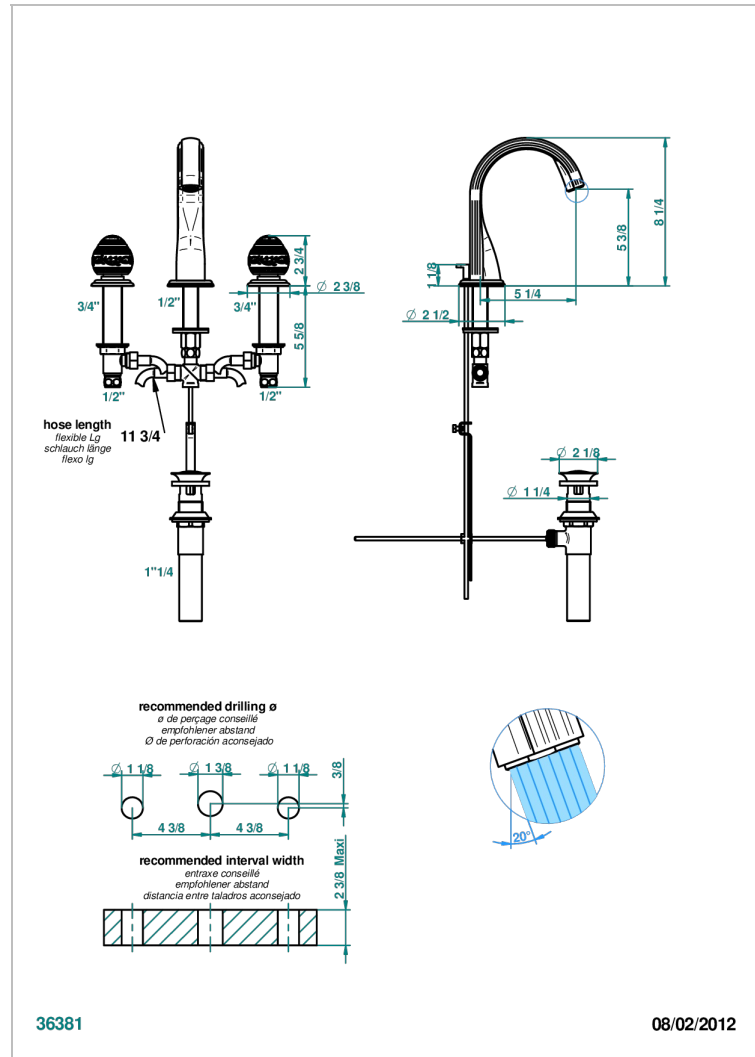

MARQUISE PLATINUM DECOR

A7G-151M/US

Widespread lavatory set with drain for 1 1/4" + countertop

CHARACTERISTIC

- Marquise platinum decor
- Widespread lavatory set with drain for 1 1/4" + countertop

TECHNICAL SPECS

- Recommandé : 3 bars (max. 5 bars) - Advised : 43,5 psi (max. 72 psi)
- 5,7 l/min à 3 bars (1.5 gpm at 43.5 psi)

AVAILABLE FINITIONS

Black ceram - D30

Blush PVD - H62

Brass color PVD - H49

Brown bronze color PVD - F33