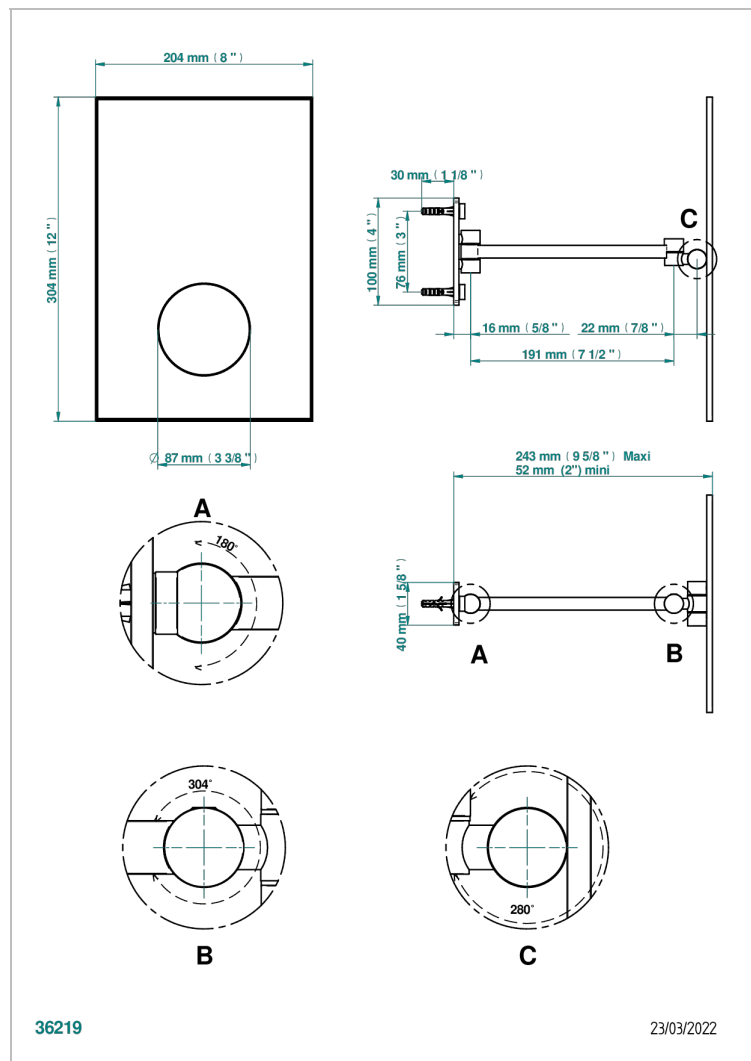

G00-667

Wall mirror, 8" x 11 7/8", tilting to 45° with single arm - magnification : x 3

36219

23/03/2022

## CHARACTERISTIC

- General Products
- Wall mirror, 8" x 11 7/8", tilting to 45° with single arm - magnification : x 3