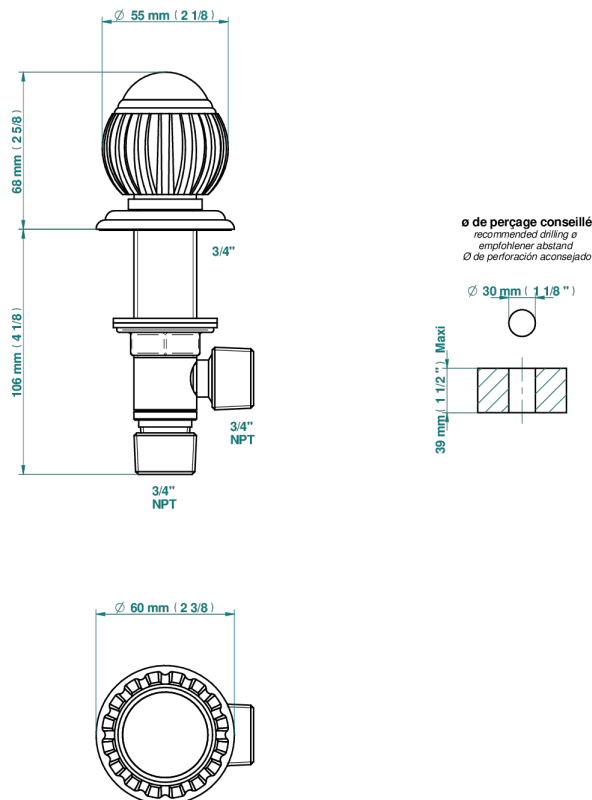

VOGUE RED JASPER

A8N-36

Rim mounted 3/4" valve

THG[®]
PARIS

36093

18/04/2024

CHARACTERISTIC

- Vogue red Jasper
- Rim mounted 3/4" valve