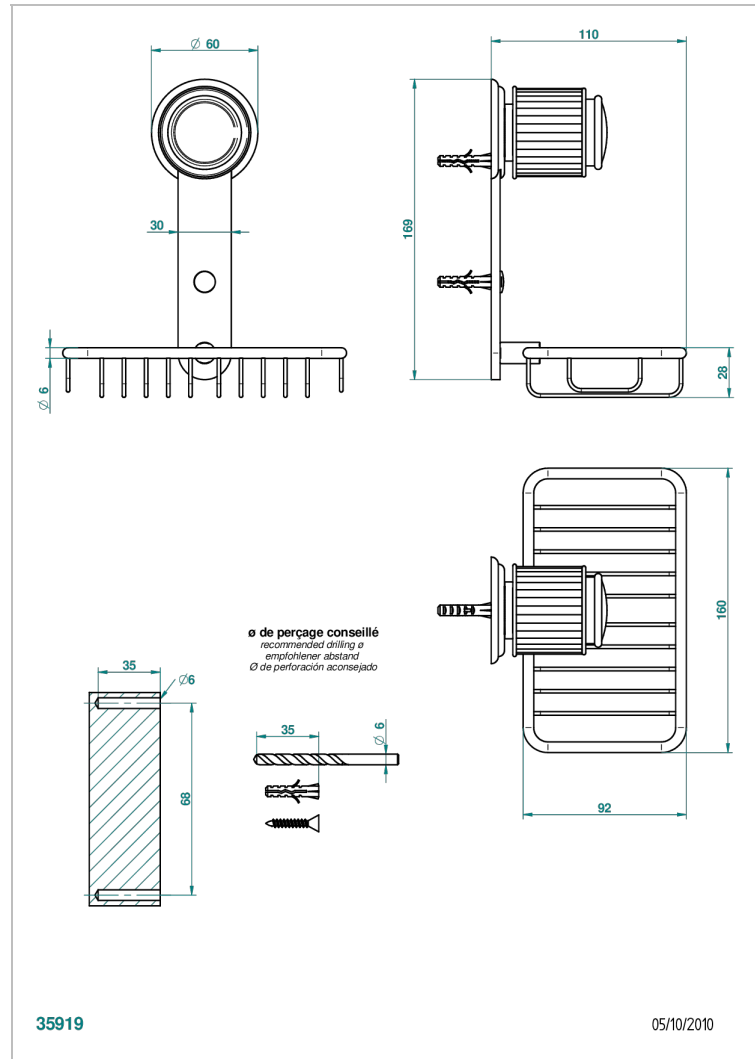

JAIPUR SATINY CRYSTAL

A9B-620

Soap basket, wall mounted 6"1/4 x 3"5/8

CHARACTERISTIC

- Jaipur Satiny crystal
- Soap basket, wall mounted 6"1/4 x 3"5/8

AVAILABLE FINITIONS

Black ceram - D30
 Blush PVD - H62
 Brass color PVD - H49
 Brown bronze color PVD - F33
 Chrome polished - A02
 Chrome polished / gold polished - G02