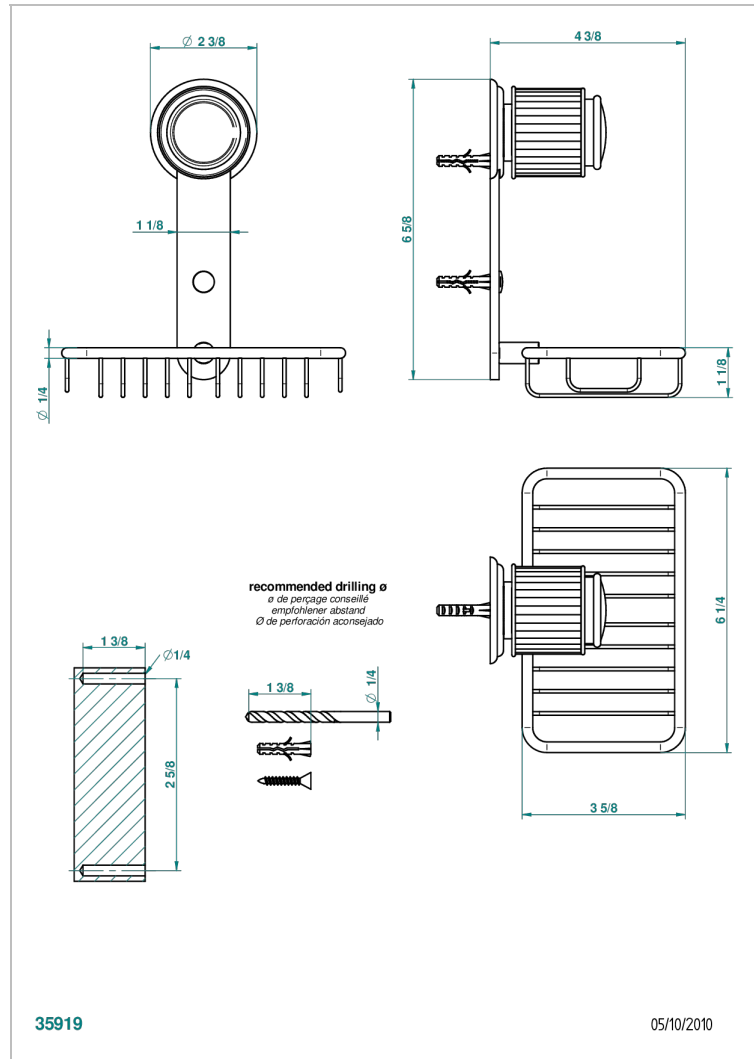

# JAIPUR SATINY CRYSTAL

A9B-620

Soap basket, wall mounted 6"1/4 x 3"5/8

## CHARACTERISTIC

- Jaipur Satiny crystal
- Soap basket, wall mounted 6"1/4 x 3"5/8