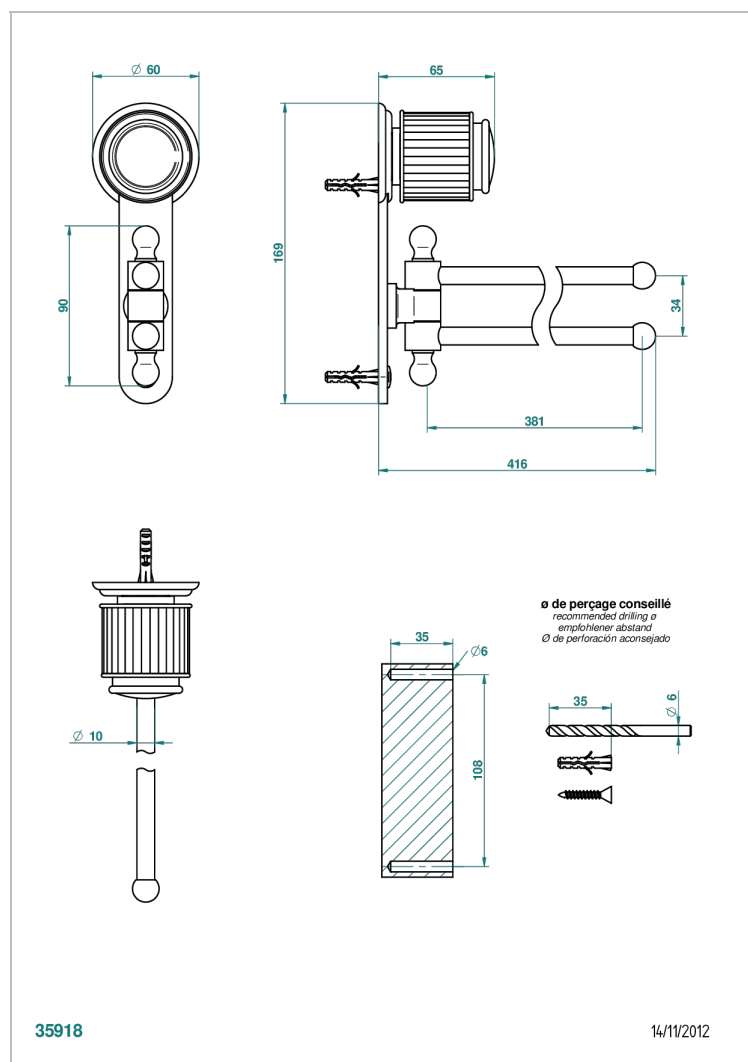

JAIPUR SATINY CRYSTAL

A9B-522

Towel bar 15 3/4" long, double swivel

CHARACTERISTIC

- Jaipur Satiny crystal
- Towel bar 15 3/4" long, double swivel

AVAILABLE FINITIONS

Black ceram - D30
Blush PVD - H62
Brass color PVD - H49
Brown bronze color PVD - F33
Chrome polished - A02
Chrome polished / gold polished - G02

Copper antique matt, coated - H07
Gold color PVD - H52
Gold mat - F07
Gold polished - F01
Graphite PVD - H64
Light coated bronze - D01

Matt Umber PVD - H67
Matt blush PVD - H60
Matt brass color PVD - H50
Matt brown bronze color PVD - F34
Matt chrome (American satin) - C02
Matt gold color PVD - H53

Matt graphite PVD - H65
Matt nickel (American satin) - C01
Matt nickel color PVD - H56
Nickel antique / Sovereign - H28
Nickel color PVD - H55
Nickel polished - B01

Soft gold - F30
Soft matt gold - F31
Umber PVD - H66