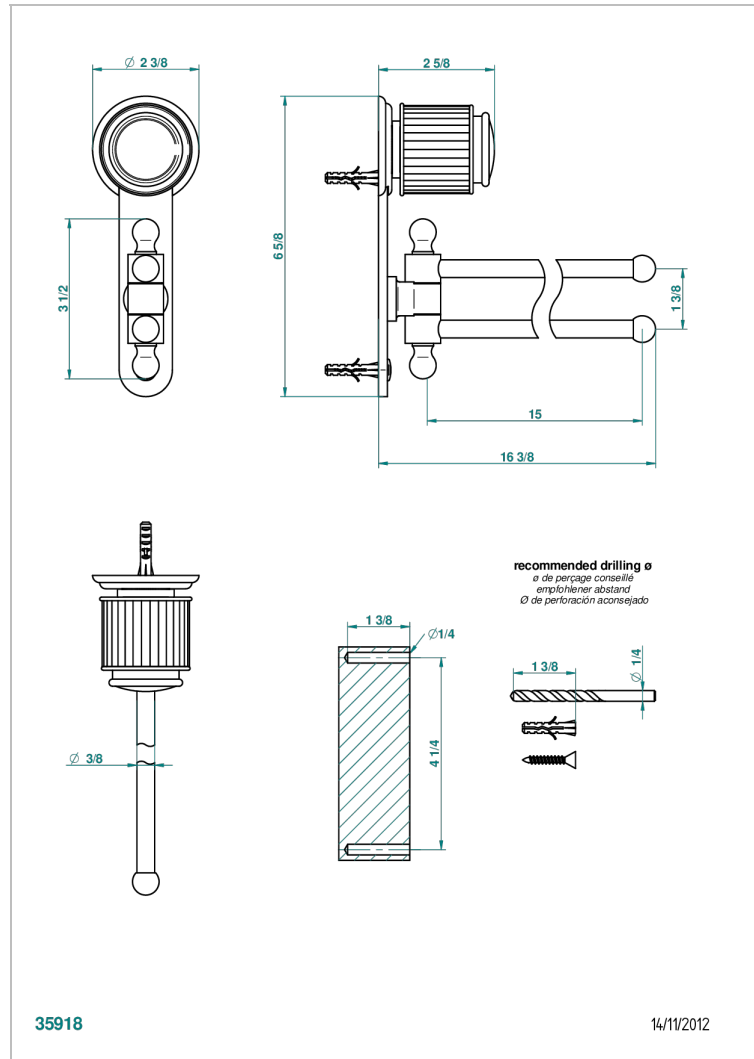

JAIPUR SATINY CRYSTAL

A9B-522

Towel bar 15 3/4" long, double swivel

CHARACTERISTIC

- Jaipur Satiny crystal
- Towel bar 15 3/4" long, double swivel

AVAILABLE FINITIONS

Black ceram - D30
Blush PVD - H62
Brass color PVD - H49
Brown bronze color PVD - F33
Chrome polished - A02
Chrome polished / gold polished - G02

Copper antique matt, coated - H07
Gold color PVD - H52
Gold mat - F07
Gold polished - F01
Graphite PVD - H64
Light coated bronze - D01

Matt Umber PVD - H67
Matt blush PVD - H60
Matt brass color PVD - H50
Matt brown bronze color PVD - F34
Matt chrome (American satin) - C02
Matt gold color PVD - H53

Matt graphite PVD - H65
Matt nickel (American satin) - C01
Matt nickel color PVD - H56
Nickel antique / Sovereign - H28
Nickel color PVD - H55
Nickel polished - B01

Soft gold - F30
Soft matt gold - F31
Umber PVD - H66