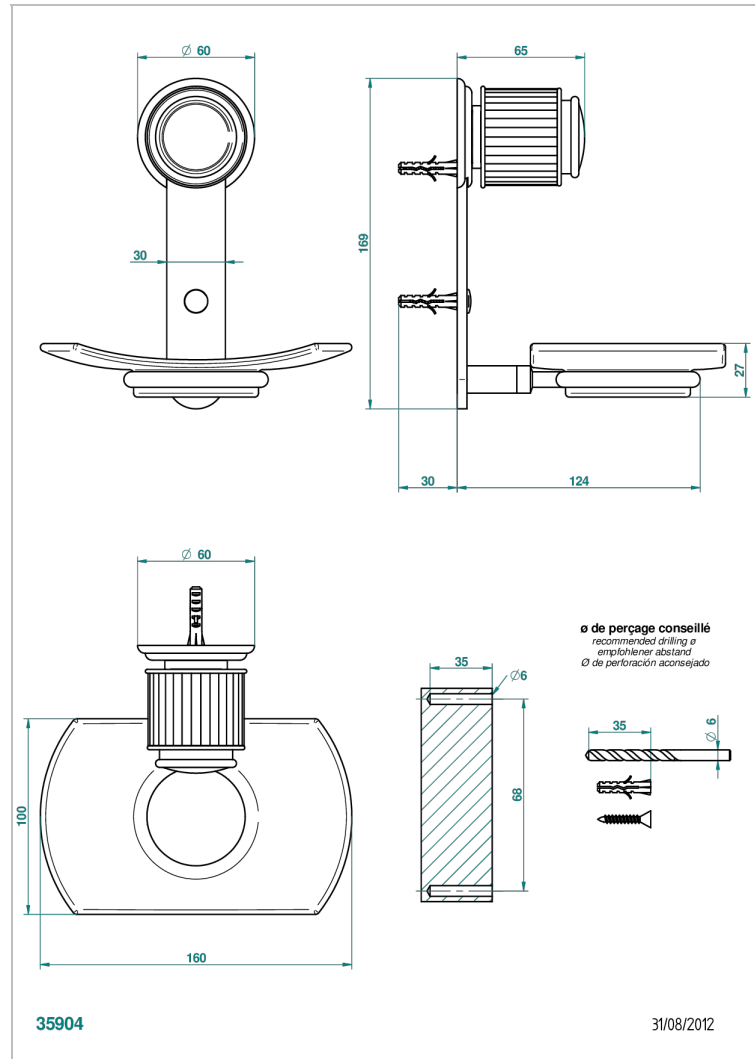

JAIPUR BLACK ONYX

A9C-500

Glass soap dish, wall mounted

THG[®]
PARIS

CHARACTERISTIC

- Jaipur Black Onyx
- Glass soap dish, wall mounted

AVAILABLE FINITIONS

Black ceram - D30
Blush PVD - H62
Brass color PVD - H49
Brown bronze color PVD - F33
Chrome polished - A02
Chrome polished / gold polished - G02

Copper antique matt, coated - H07
Gold color PVD - H52
Gold mat - F07
Gold polished - F01
Graphite PVD - H64
Light coated bronze - D01

Matt Umber PVD - H67
Matt blush PVD - H60
Matt brass color PVD - H50
Matt brown bronze color PVD - F34
Matt chrome (American satin) - C02
Matt gold color PVD - H53

Matt graphite PVD - H65
Matt nickel (American satin) - C01
Matt nickel color PVD - H56
Nickel antique / Sovereign - H28
Nickel color PVD - H55
Nickel polished - B01

Soft gold - F30
Soft matt gold - F31
Umber PVD - H66