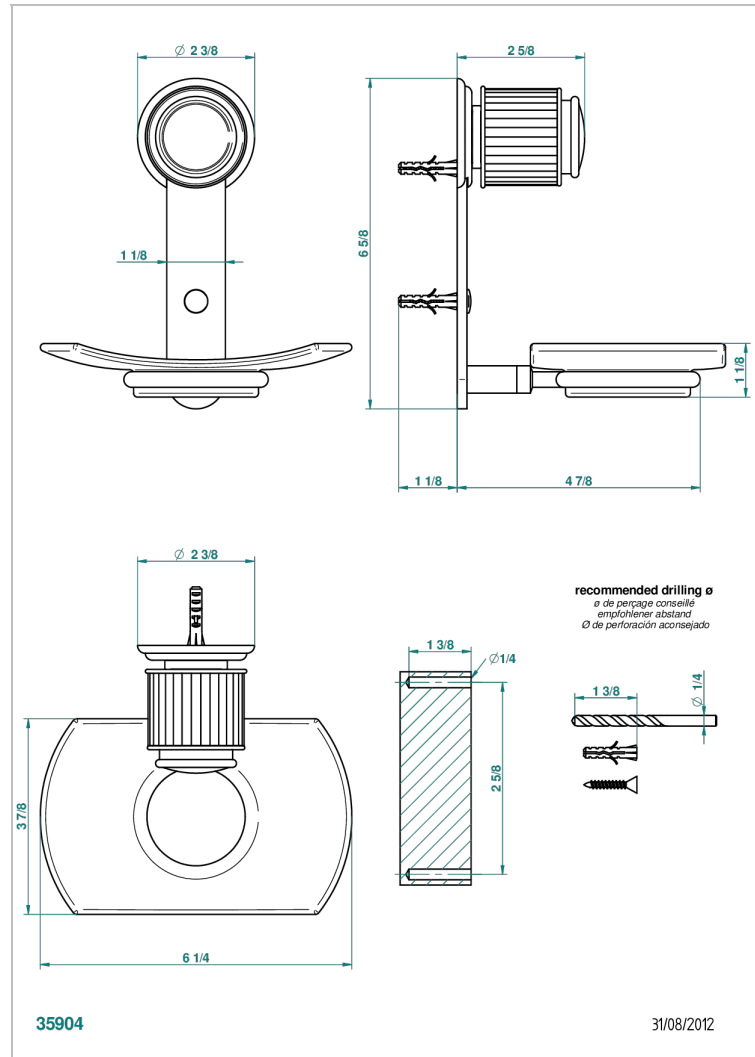

JAIPUR BLACK ONYX

A9C-500

Glass soap dish, wall mounted

THG[®]
PARIS

CHARACTERISTIC

- Jaipur Black Onyx
- Glass soap dish, wall mounted

AVAILABLE FINITIONS

Black ceram - D30
Blush PVD - H62
Brass color PVD - H49
Brown bronze color PVD - F33
Chrome polished - A02
Chrome polished / gold polished - G02

Copper antique matt, coated - H07
Gold color PVD - H52
Gold mat - F07
Gold polished - F01
Graphite PVD - H64
Light coated bronze - D01

Matt Umber PVD - H67
Matt blush PVD - H60
Matt brass color PVD - H50
Matt brown bronze color PVD - F34
Matt chrome (American satin) - C02
Matt gold color PVD - H53