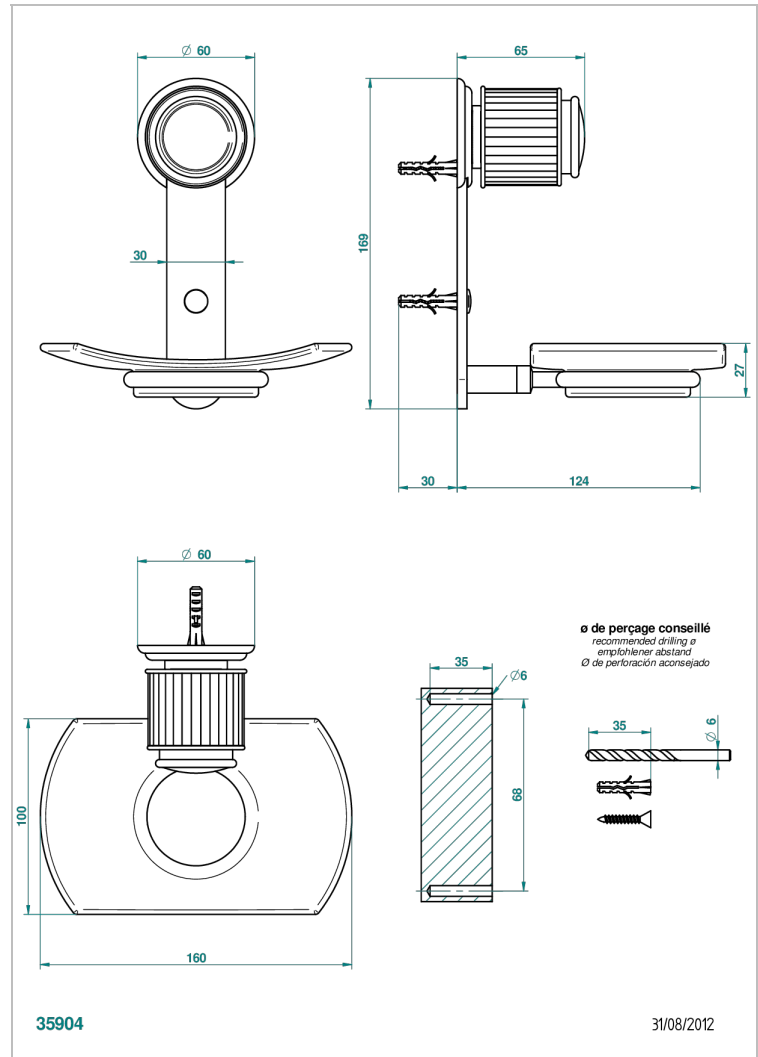

JAIPUR BLACK ONYX

A9C-500

Wall mounted glass soap dish

CHARACTERISTIC

- Jaipur Black Onyx
- Wall mounted glass soap dish

AVAILABLE FINITIONS

Antique nickel - H28
Black ceram - D30
Blush PVD - H62
Brass color PVD - H49
Brown bronze color PVD - F33
Gold color PVD - H52

Nickel color PVD - H55
Polished chrome (color finish) - A02
Polished chrome / Polished gold (color finish) - G02
Polished gold (color finish) - F01
Polished nickel - B01
Soft gold - F30

Soft matt gold - F31
Umber PVD - H66
Varnished matt antique red copper (color finish) - H07