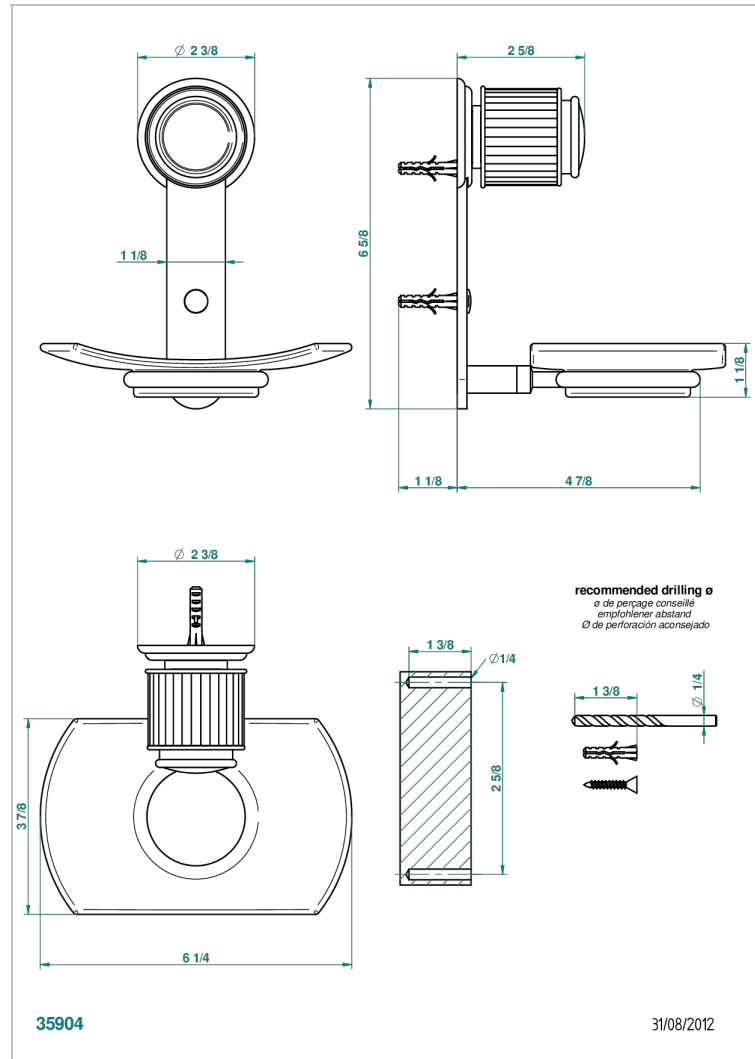

# JAIPUR BLACK ONYX

A9C-500

Wall mounted glass soap dish

THG<sup>®</sup>  
PARIS

## CHARACTERISTIC

- Jaipur Black Onyx
- Wall mounted glass soap dish