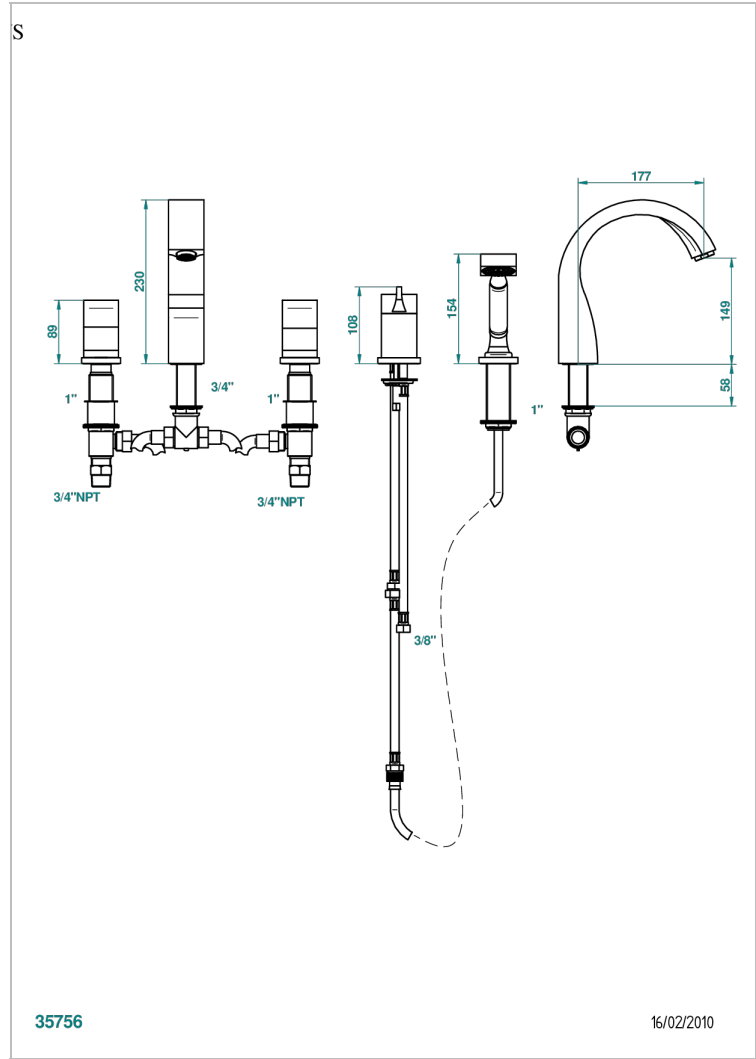

Deck mounted 2 valves roman tub set with handspray and mixing valve

35756

16/02/2010

**CHARACTERISTIC**

- Pure
- Deck mounted 2 valves roman tub set with handspray and mixing valve

**TECHNICAL SPECS**

- Recommandé : 3 bars (max. 5 bars) - Advised : 43,5 psi (max. 72 psi)
- Bec : 35 l/min à 3 bars - Douchette : 9,5 l/min à 3 bars
- Spout : 9.26 gpm at 43.5 psi - Handshower : 2.5 gpm at 43.5 psi