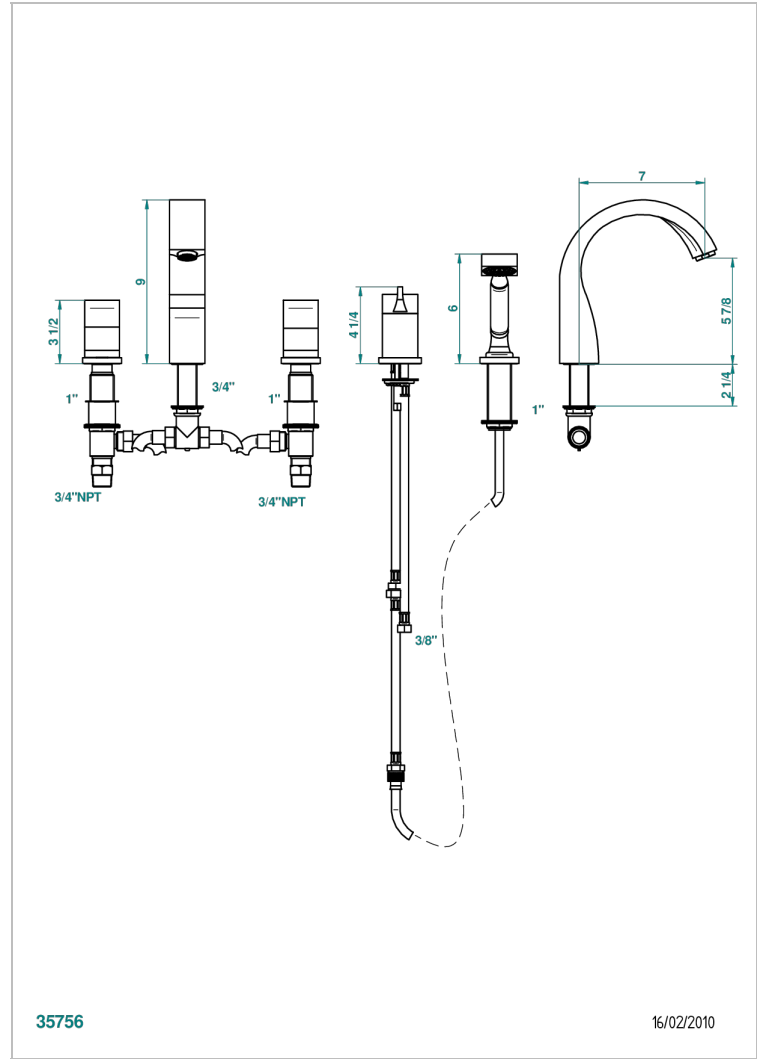

Deck mounted 2 valves roman tub set with handspray and mixing valve

CHARACTERISTIC

- Pure
- Deck mounted 2 valves roman tub set with handspray and mixing valve

TECHNICAL SPECS

- Recommandé : 3 bars (max. 5 bars) - Advised : 43,5 psi (max. 72 psi)
- Bec : 35 l/min à 3 bars - Douchette : 9,5 l/min à 3 bars
- Spout : 9.26 gpm at 43.5 psi - Handshower : 2.5 gpm at 43.5 psi