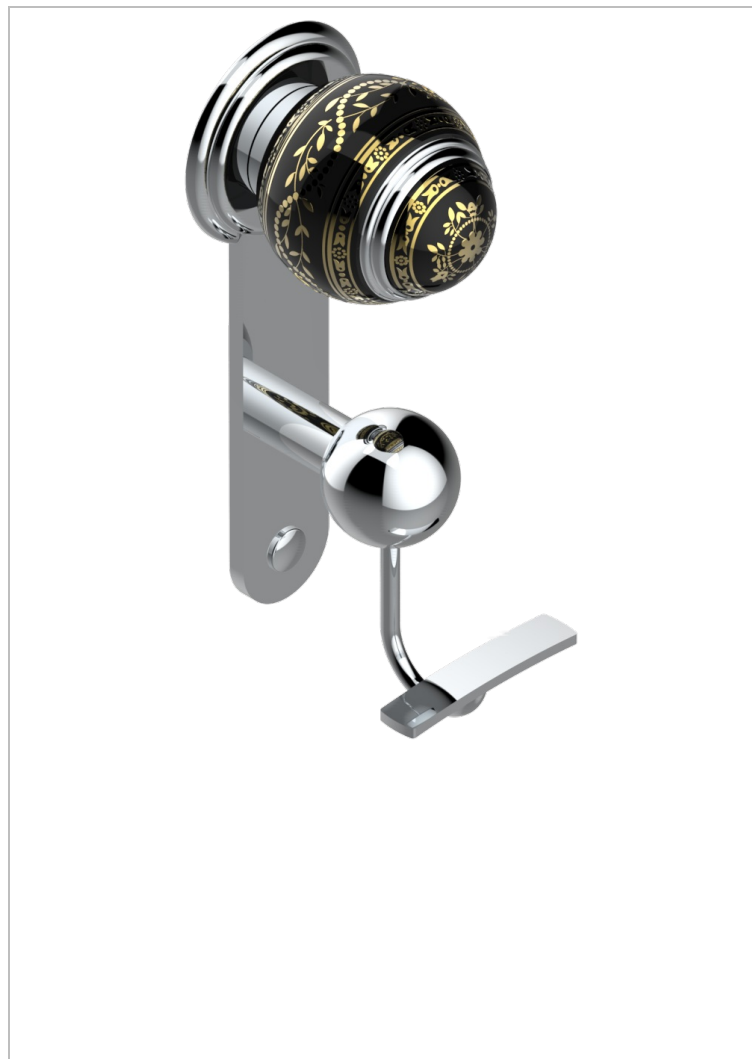

MARQUISE GOLD DECOR

A7F-510

Robe hook

CHARACTERISTIC

- Marquise Gold decor
- Robe hook

AVAILABLE FINITIONS

Antique nickel - H28
Black ceram - D30
Blush PVD - H62
Brass color PVD - H49
Brown bronze color PVD - F33
Gold color PVD - H52

Graphite PVD - H64
Lacquered light bronze - D01
Matt Umber PVD - H67
Matt blush PVD - H60
Matt brass color PVD - H50
Matt brown bronze color PVD - F34

Matt chrome - C02
Matt gold - F07
Matt gold color PVD - H53
Matt graphite PVD - H65
Matt nickel (color finish) - C01
Matt nickel color PVD - H56

Nickel color PVD - H55
Polished chrome (color finish) - A02
Polished chrome / Polished gold (color finish) - G02
Polished gold (color finish) - F01
Polished nickel - B01
Soft gold - F30

Soft matt gold - F31
Umber PVD - H66
Varnished matt antique red copper (color finish) - H07