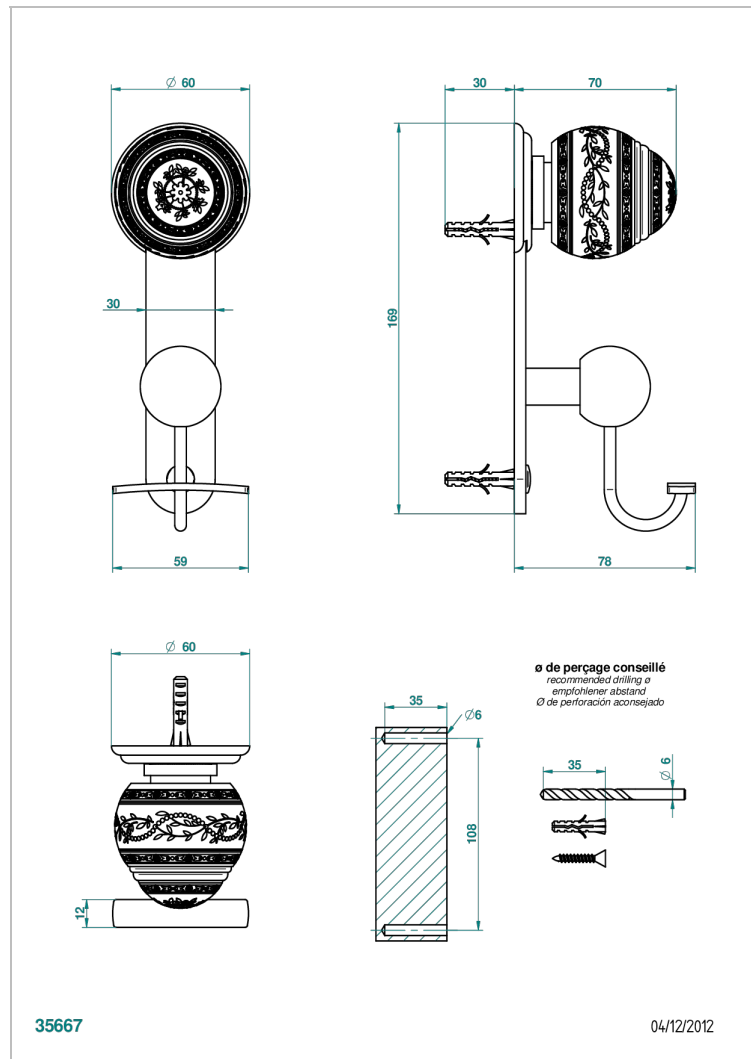

MARQUISE GOLD DECOR

A7F-510

Robe hook

CHARACTERISTIC

- Marquise Gold decor
- Robe hook

AVAILABLE FINITIONS

Antique nickel - H28
Black ceram - D30
Blush PVD - H62
Brass color PVD - H49
Brown bronze color PVD - F33
Gold color PVD - H52

Graphite PVD - H64
Lacquered light bronze - D01
Matt Umber PVD - H67
Matt blush PVD - H60
Matt brass color PVD - H50
Matt brown bronze color PVD - F34

Matt chrome - C02
Matt gold - F07
Matt gold color PVD - H53
Matt graphite PVD - H65
Matt nickel (color finish) - C01
Matt nickel color PVD - H56

Nickel color PVD - H55
Polished chrome (color finish) - A02
Polished chrome / Polished gold (color finish) - G02
Polished gold (color finish) - F01
Polished nickel - B01
Soft gold - F30

Soft matt gold - F31
Umber PVD - H66
Varnished matt antique red copper (color finish) - H07