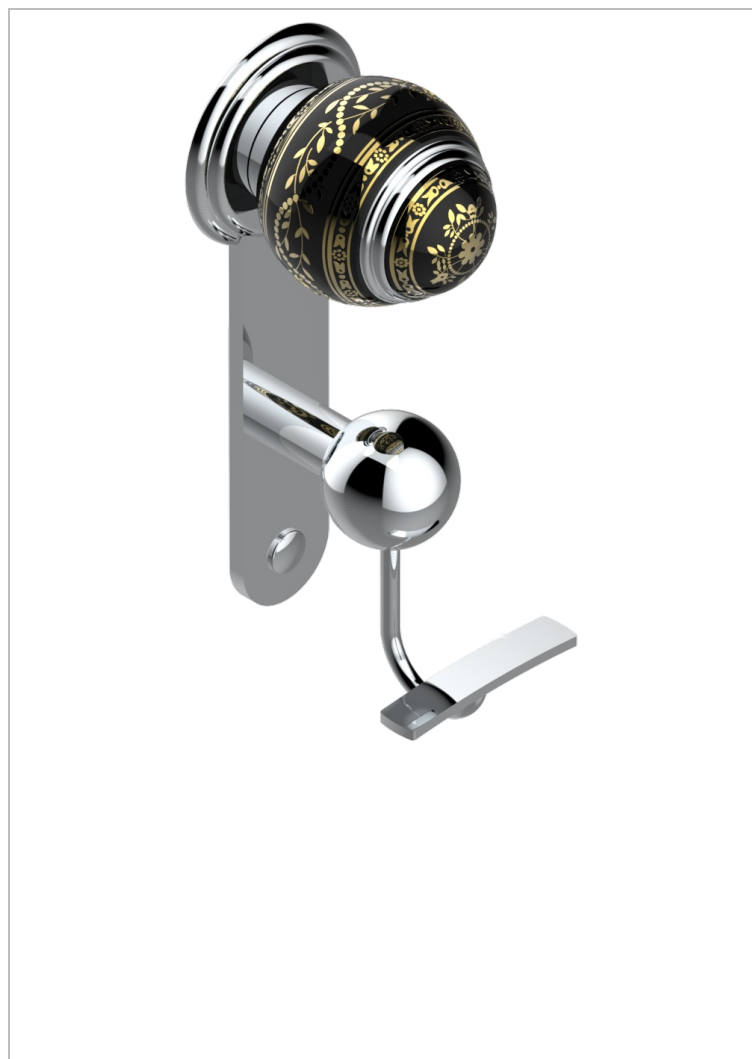

MARQUISE GOLD DECOR

A7F-510

Robe hook

CHARACTERISTIC

- Marquise Gold decor
- Robe hook

AVAILABLE FINITIONS

Antique nickel - H28
Black ceram - D30
Blush PVD - H62
Brass color PVD - H49
Brown bronze color PVD - F33
Gold color PVD - H52

Graphite PVD - H64
Lacquered light bronze - D01
Matt Umber PVD - H67
Matt blush PVD - H60
Matt brass color PVD - H50
Matt brown bronze color PVD - F34

Matt chrome - C02
Matt gold - F07
Matt gold color PVD - H53
Matt graphite PVD - H65
Matt nickel (color finish) - C01
Matt nickel color PVD - H56

Nickel color PVD - H55
Polished chrome (color finish) - A02
Polished chrome / Polished gold (color finish) - G02
Polished gold (color finish) - F01
Polished nickel - B01
Soft gold - F30

Soft matt gold - F31
Umber PVD - H66
Varnished matt antique red copper (color finish) - H07