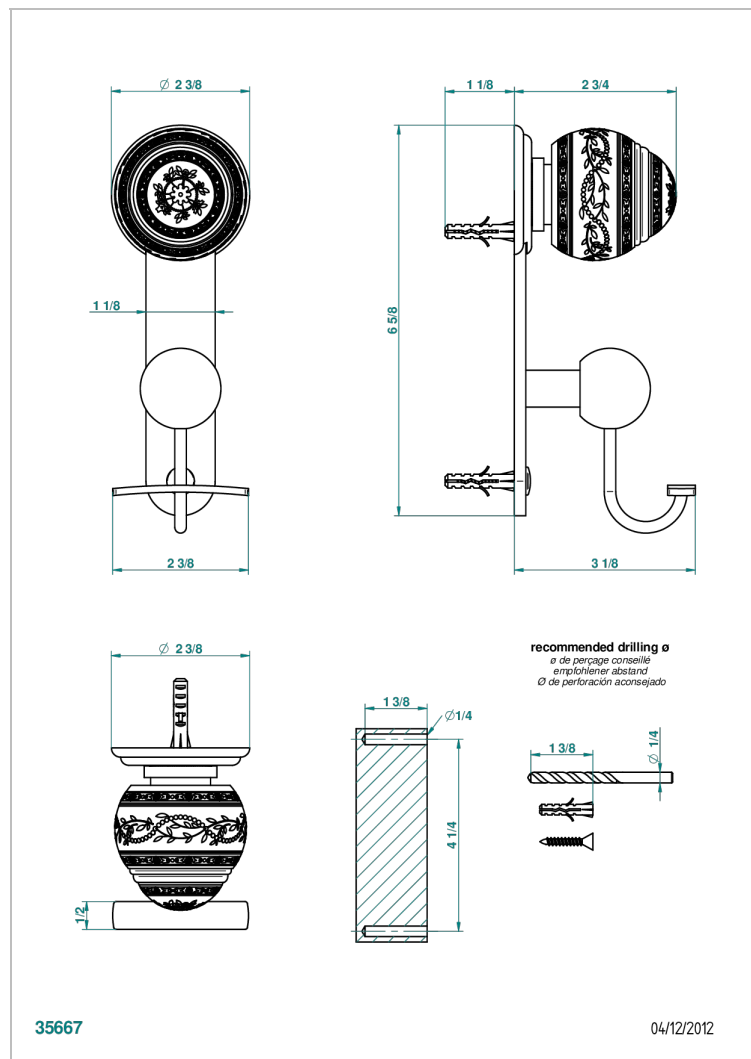

MARQUISE GOLD DECOR

A7F-510

Robe hook

CHARACTERISTIC

- Marquise Gold decor
- Robe hook

AVAILABLE FINITIONS

Antique nickel - H28
Black ceram - D30
Blush PVD - H62
Brass color PVD - H49
Brown bronze color PVD - F33
Gold color PVD - H52

Nickel color PVD - H55
Polished chrome (color finish) - A02
Polished chrome / Polished gold (color finish) - G02
Polished gold (color finish) - F01
Polished nickel - B01
Soft gold - F30

Soft matt gold - F31
Umber PVD - H66
Varnished matt antique red copper (color finish) - H07