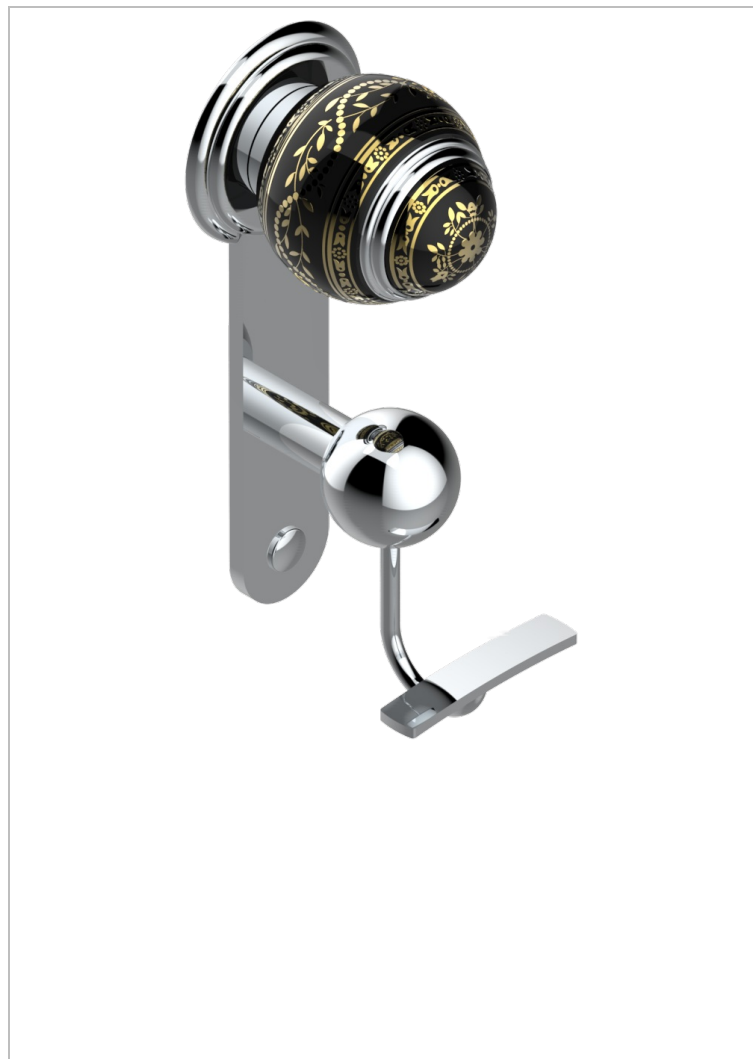

# MARQUISE GOLD DECOR

A7F-510

Robe hook

## CHARACTERISTIC

- Marquise Gold decor
- Robe hook

## AVAILABLE FINITIONS

Antique nickel - H28  
Black ceram - D30  
Blush PVD - H62  
Brass color PVD - H49  
Brown bronze color PVD - F33  
Gold color PVD - H52

Graphite PVD - H64  
Lacquered light bronze - D01  
Matt Umber PVD - H67  
Matt blush PVD - H60  
Matt brass color PVD - H50  
Matt brown bronze color PVD - F34