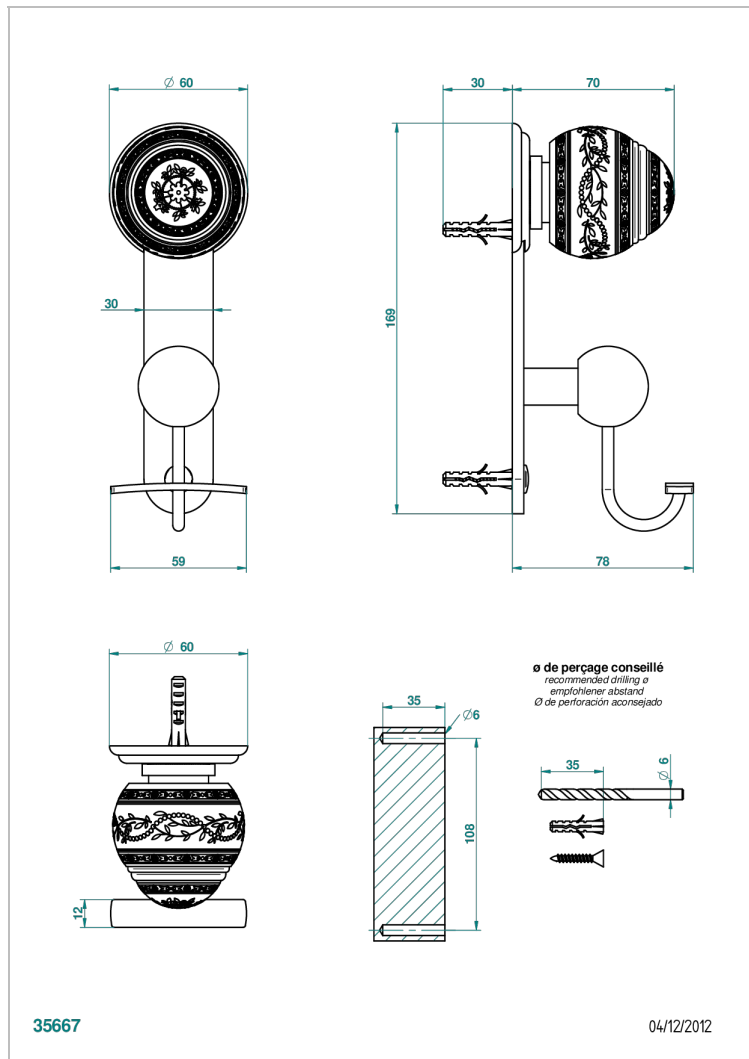

# MARQUISE GOLD DECOR

A7F-510

Robe hook

## CHARACTERISTIC

- Marquise Gold decor
- Robe hook