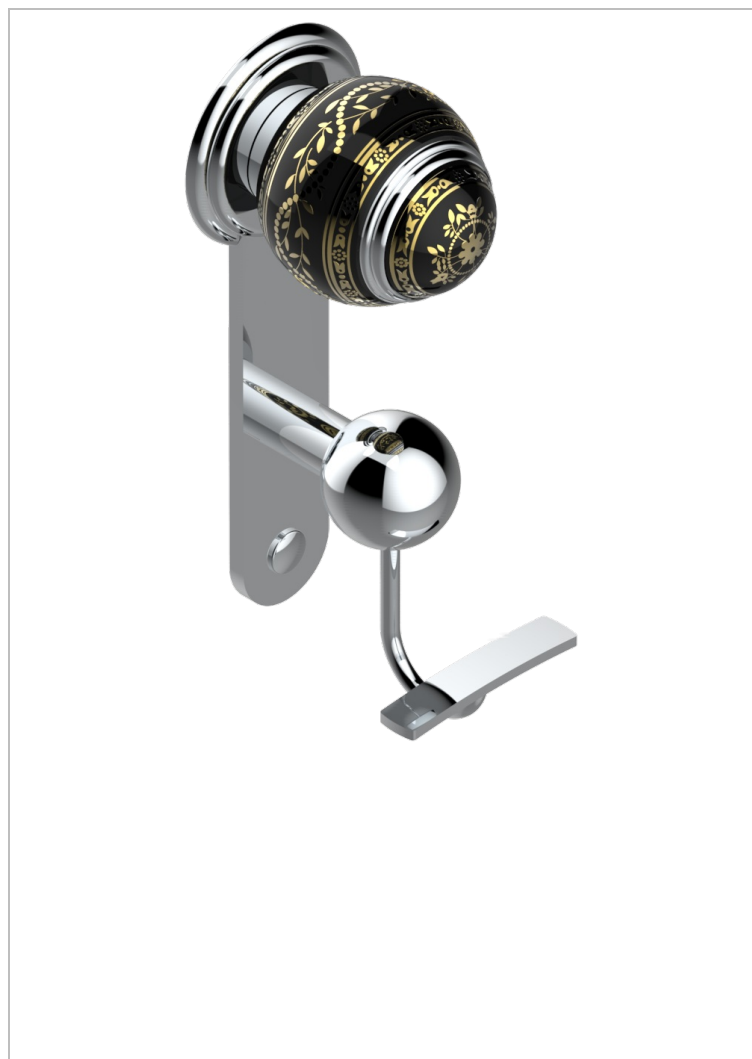

MARQUISE GOLD DECOR

A7F-510

Robe hook

CHARACTERISTIC

- Marquise Gold decor
- Robe hook

AVAILABLE FINITIONS

Antique nickel - H28
 Black ceram - D30
 Blush PVD - H62
 Brass color PVD - H49
 Brown bronze color PVD - F33
 Gold color PVD - H52

Graphite PVD - H64
 Lacquered light bronze - D01
 Matt Umber PVD - H67
 Matt blush PVD - H60
 Matt brass color PVD - H50
 Matt brown bronze color PVD - F34

Matt chrome - C02
 Matt gold - F07
 Matt gold color PVD - H53
 Matt graphite PVD - H65
 Matt nickel (color finish) - C01
 Matt nickel color PVD - H56

Nickel color PVD - H55
 Polished chrome (color finish) - A02
 Polished chrome / Polished gold (color finish) - G02
 Polished gold (color finish) - F01
 Polished nickel - B01
 Soft gold - F30

Soft matt gold - F31
 Umber PVD - H66
 Varnished matt antique red copper (color finish) - H07