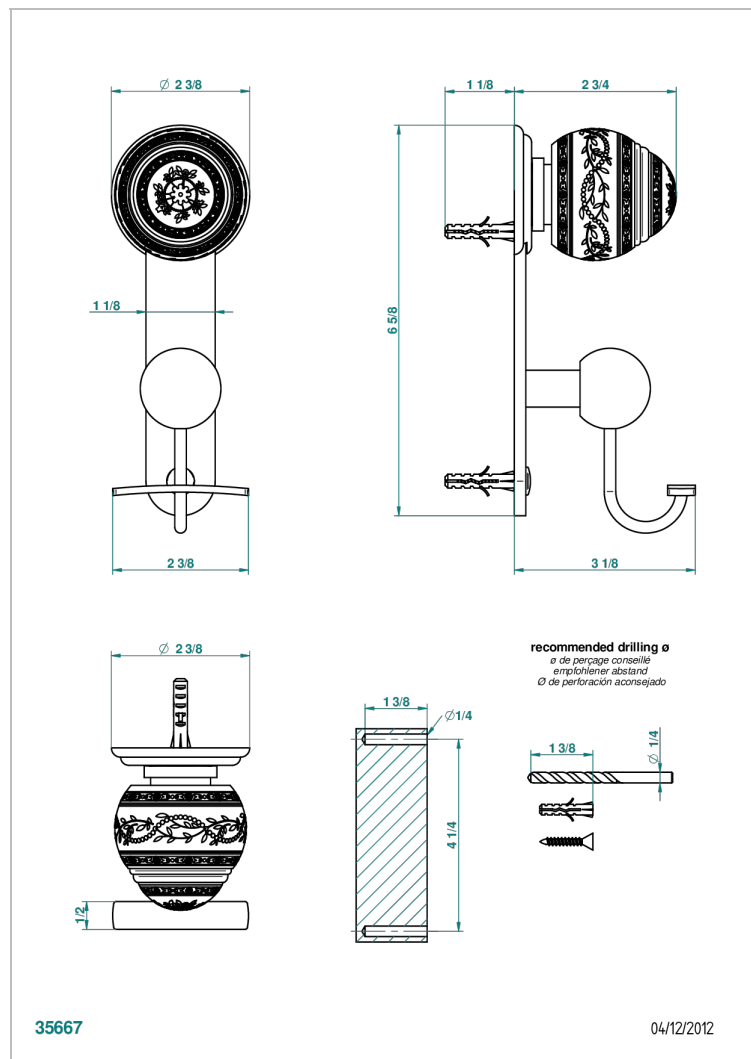

MARQUISE GOLD DECOR

A7F-510

Robe hook

CHARACTERISTIC

- Marquise Gold decor
- Robe hook

AVAILABLE FINITIONS

Antique nickel - H28
 Black ceram - D30
 Blush PVD - H62
 Brass color PVD - H49
 Brown bronze color PVD - F33
 Gold color PVD - H52

Nickel color PVD - H55
 Polished chrome (color finish) - A02
 Polished chrome / Polished gold (color finish) - G02
 Polished gold (color finish) - F01
 Polished nickel - B01
 Soft gold - F30

Soft matt gold - F31
 Umber PVD - H66
 Varnished matt antique red copper (color finish) - H07