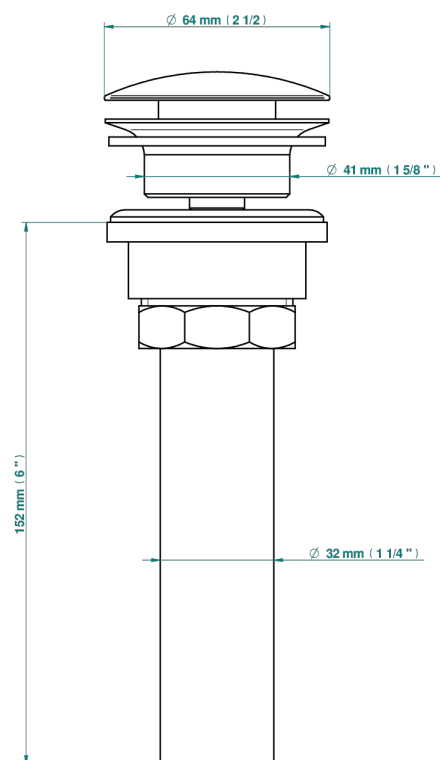

GRAND CENTRAL BLACK ONYX WITH LEVER HANDLES

U9N-316/US

Us click waste

35622

10/04/2019

CHARACTERISTIC

- Grand central Black Onyx with lever handles
- Us click waste

AVAILABLE FINITIONS