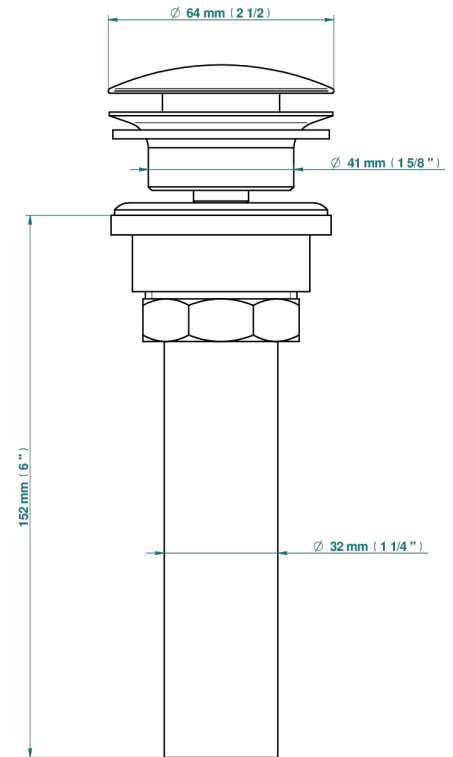

WEST COAST WHITE ONYX WITH LEVER HANDLES

U9H-316/US

Us click waste

35622

10/04/2019

CHARACTERISTIC

- West Coast White Onyx with lever handles
- Us click waste

AVAILABLE FINITIONS