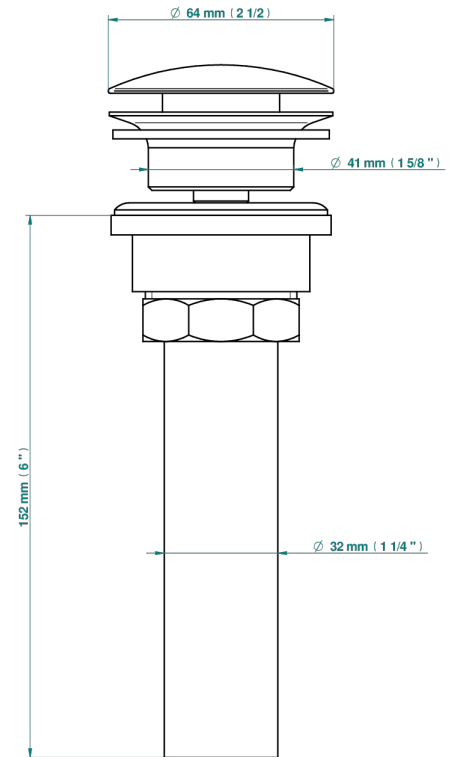

WEST COAST BLACK ONYX WITH LEVER HANDLES

U9F-316/US

Us click waste

35622

10/04/2019

CHARACTERISTIC

- West Coast Black Onyx with lever handles
- Us click waste

AVAILABLE FINITIONS