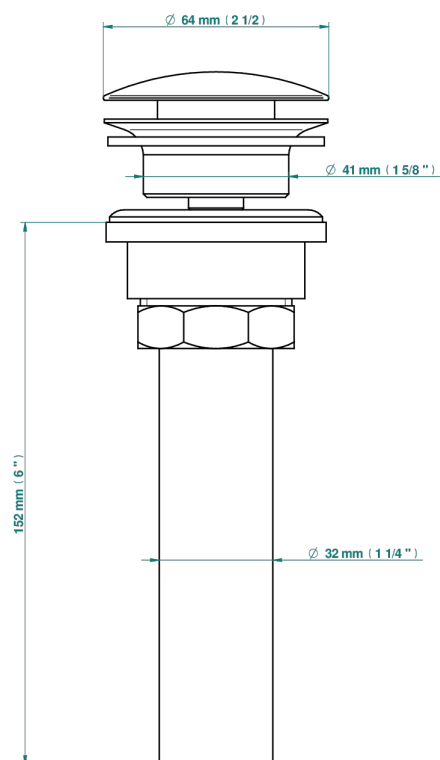

# WEST COAST WITH GUILLOCHE DECOR WITH LEVER

U9D-316/US

Vidage de lavabo clic-clac, clapet neutre, standard américain

THG<sup>®</sup>  
PARIS

35622

10/04/2019

## CARACTERÍSTICAS

- West coast with Guilloché decor with lever
- Vidage de lavabo clic-clac, clapet neutre, standard américain