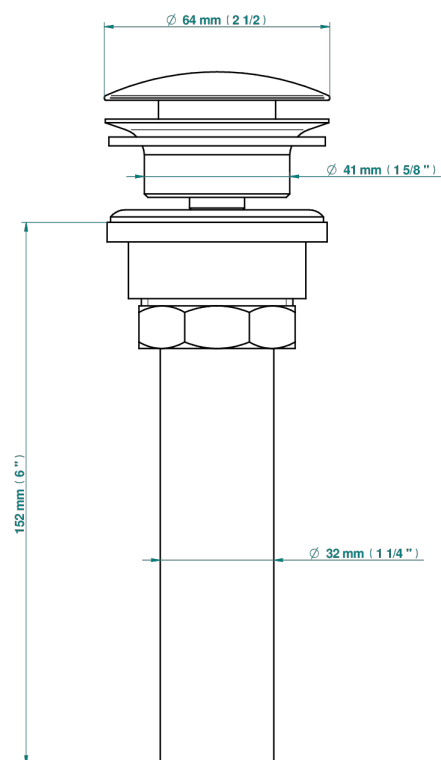

WEST COAST METAL WITH LEVER HANDLES

U9B-316/US

Us click waste

THG[®]
PARIS

35622

10/04/2019

CHARACTERISTIC

- West Coast Metal with lever handles
- Us click waste