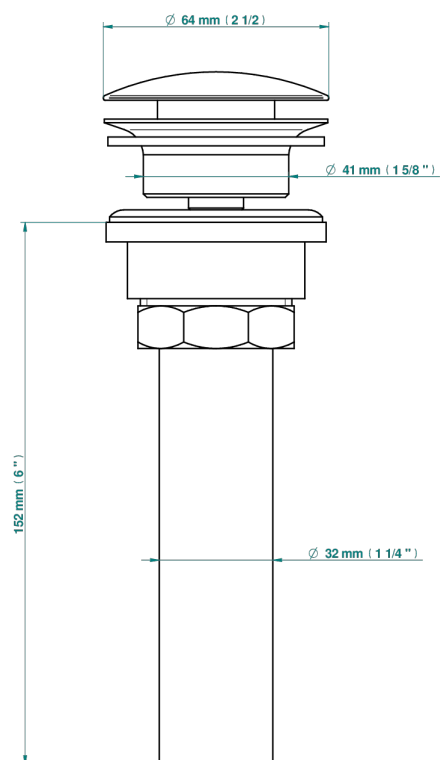

CORVAIR PORTORO WITH LEVER HANDLES

U8J-316/US

Us click waste

THG[®]
PARIS

35622

10/04/2019

CHARACTERISTIC

- Corvaair Portoro with lever handles
- Us click waste