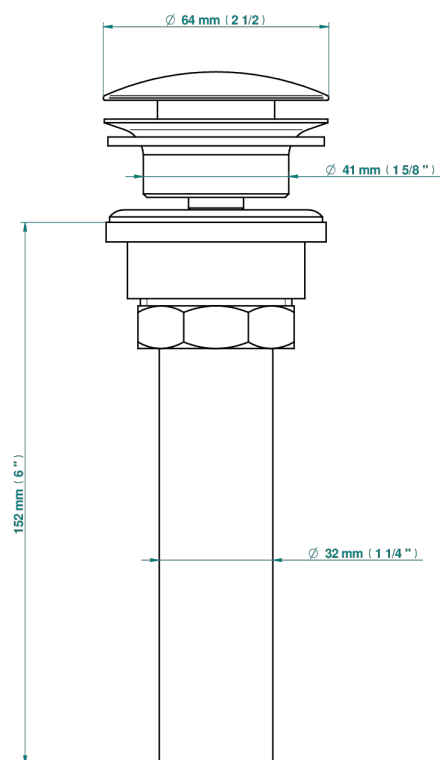

CORVAIR WITH LEVER HANDLES

U8E-316/US

Us click waste

THG[®]
PARIS

35622

10/04/2019

CHARACTERISTIC

- Corvaire with lever handles
- Us click waste