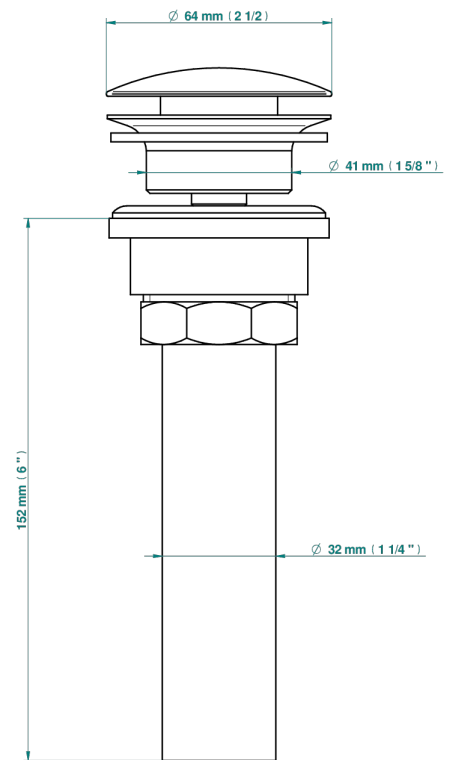

Us click waste

35622

10/04/2019

CHARACTERISTIC

- Icon-x
- Us click waste

AVAILABLE FINITIONS

Black ceram - D30
Blush PVD - H62
Brass color PVD - H49
Brown bronze color PVD - F33
Chrome polished - A02
Gold color PVD - H52