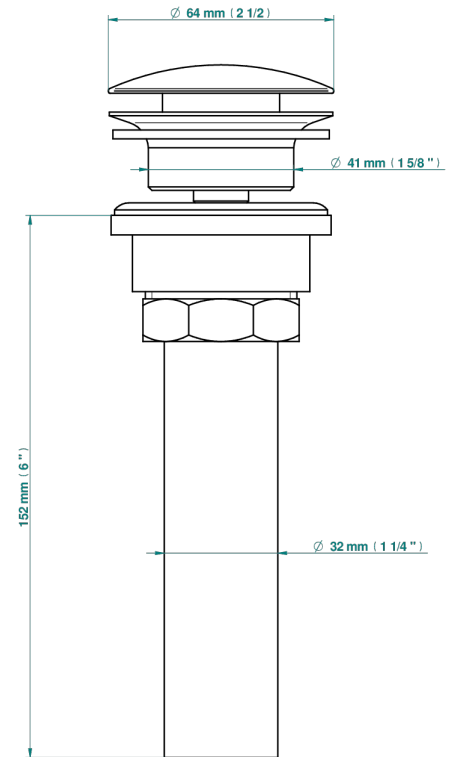

BEYOND CRYSTAL - BLUE CRYSTAL

U6K-316/US

Us click waste

THG®
PARIS

35622

10/04/2019

CHARACTERISTIC

- Beyond Crystal - Blue crystal
- Us click waste

AVAILABLE FINITIONS

Black ceram - D30
Blush PVD - H62
Brass color PVD - H49
Brown bronze color PVD - F33
Chrome polished - A02
Chrome polished / gold polished - G02

Gold color PVD - H52
Gold mat - F07
Gold polished - F01
Graphite PVD - H64
Matt Umber PVD - H67
Matt blush PVD - H60

Matt brass color PVD - H50
Matt brown bronze color PVD - F34
Matt chrome (American satin) - C02
Matt gold color PVD - H53
Matt graphite PVD - H65
Matt nickel color PVD - H56

Nickel antique / Sovereign - H28
Nickel color PVD - H55
Soft gold - F30
Soft matt gold - F31
Umber PVD - H66