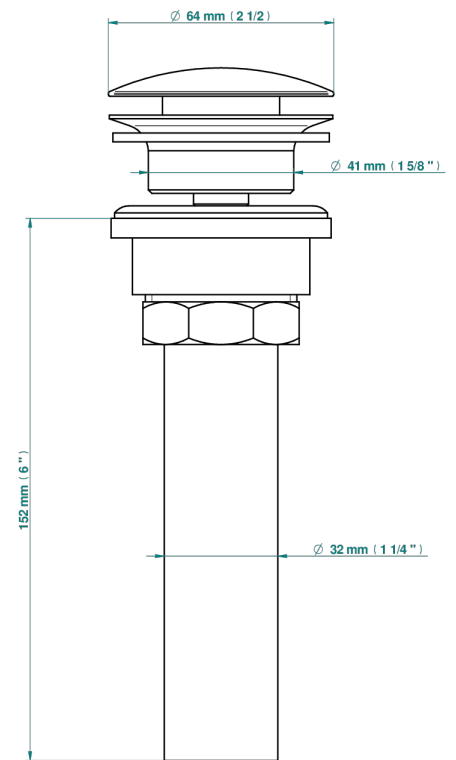

NEW PARADISE

U5P-316/US

Us click waste

THG[®]
PARIS

35622

10/04/2019

CHARACTERISTIC

- New Paradise
- Us click waste