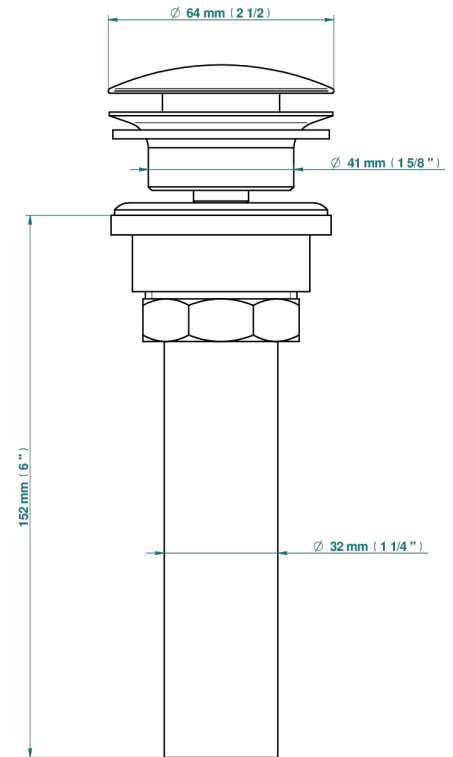

DIPLOMATE ROYALE

U4D-316/US

Us click waste

THG[®]
PARIS

35622

10/04/2019

CHARACTERISTIC

- Diplomat Royale
- Us click waste