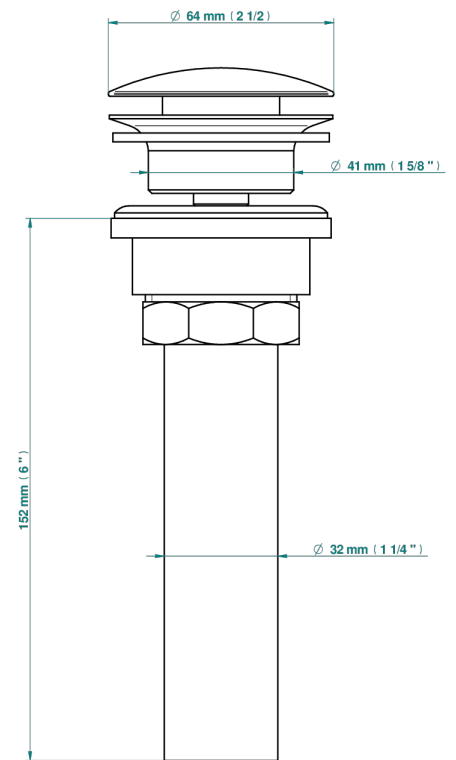

LE 11 WITH LEVER HANDLES

U2B-316/US

Us click waste

THG[®]
PARIS

35622

10/04/2019

CHARACTERISTIC

- Le 11 with lever handles
- Us click waste