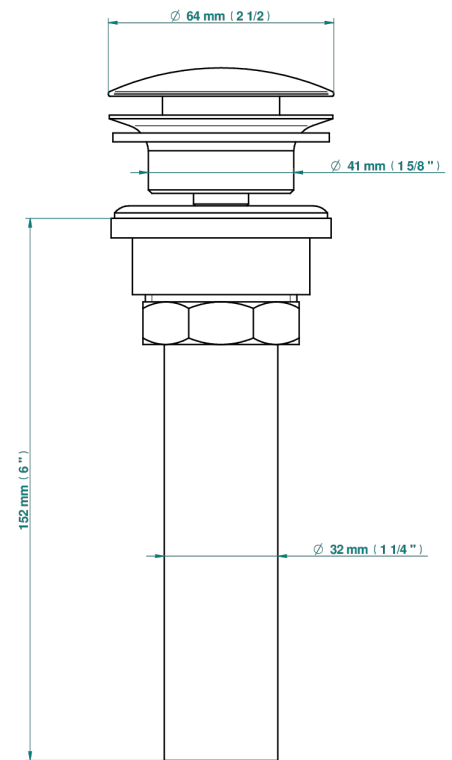

CHEVERNY BLACK ONYX

U1V-316/US

Us click waste

THG®
PARIS

35622

10/04/2019

CHARACTERISTIC

- Cheverny black Onyx
- Us click waste

AVAILABLE FINITIONS

Black ceram - D30
Blush PVD - H62
Brass color PVD - H49
Brown bronze color PVD - F33
Chrome polished - A02
Chrome polished / gold polished - G02

Gold color PVD - H52
Gold mat - F07
Gold polished - F01
Graphite PVD - H64
Matt Umber PVD - H67
Matt blush PVD - H60

Matt brass color PVD - H50
Matt brown bronze color PVD - F34
Matt chrome (American satin) - C02
Matt gold color PVD - H53
Matt graphite PVD - H65
Matt nickel (American satin) - C01

Matt nickel color PVD - H56
Nickel antique / Sovereign - H28
Nickel color PVD - H55
Nickel polished - B01
Soft gold - F30
Soft matt gold - F31

Umber PVD - H66