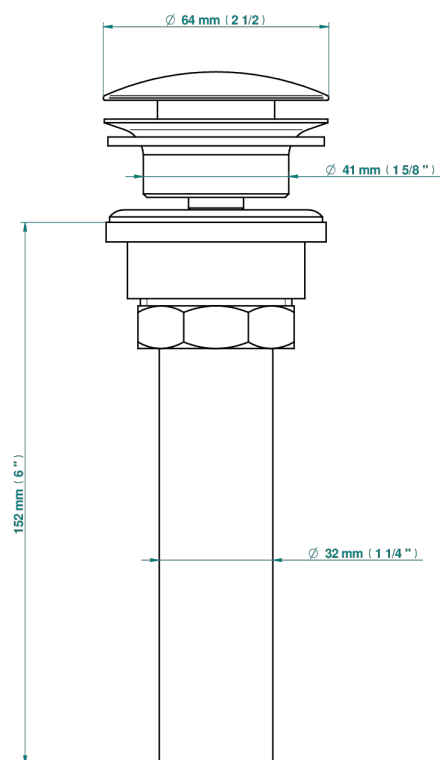

# MANDARINE CLEAR CRYSTAL

U1D-316/US

Us click waste

THG<sup>®</sup>  
PARIS

35622

10/04/2019