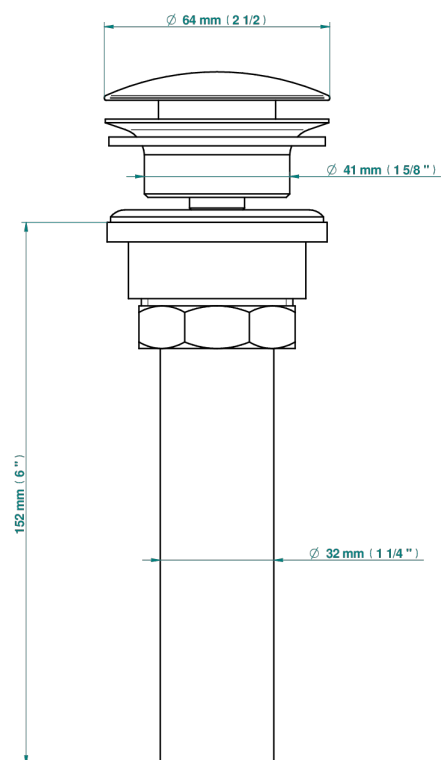

BEAUBOURG WITH LEVER HANDLES

G7B-316/US

Us click waste

THG[®]
PARIS

35622

10/04/2019

CHARACTERISTIC

- Beaubourg with lever handles
- Us click waste