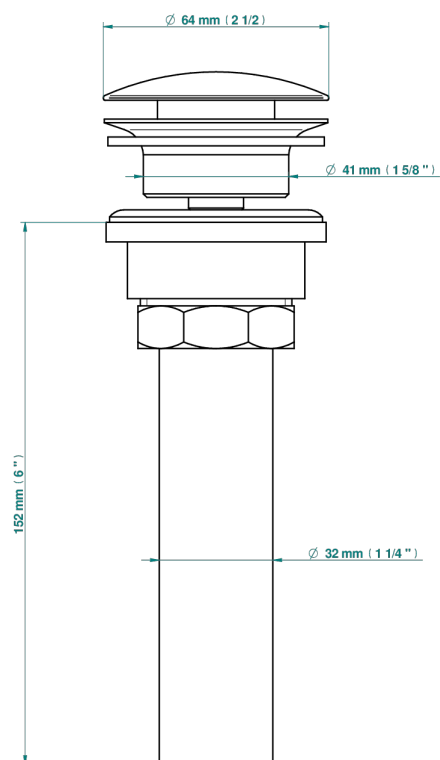

METAMORPHOSE WITH LEVER HANDLES

G6B-316/US

Us click waste

35622

10/04/2019

CHARACTERISTIC

- Métamorphose with lever handles
- Us click waste

AVAILABLE FINITIONS