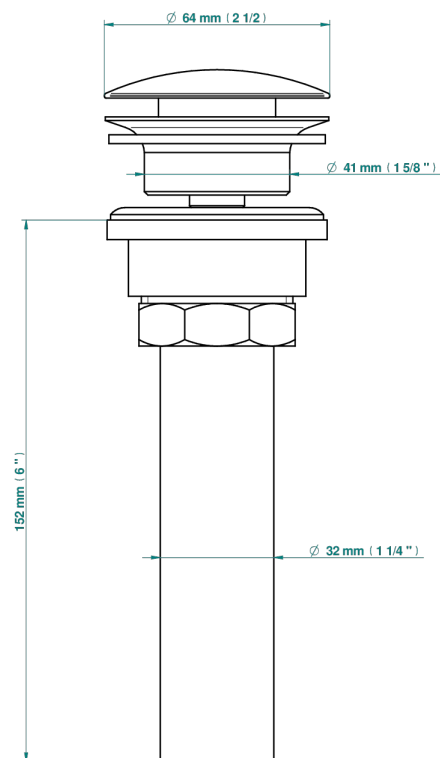

MONTAIGNE VENUS WHITE MARBLE WITH LEVER HANDLES

G3W-316/US

Us click waste

35622

10/04/2019

CHARACTERISTIC

- Montaigne Vénus white marble with lever handles
- Us click waste

AVAILABLE FINITIONS