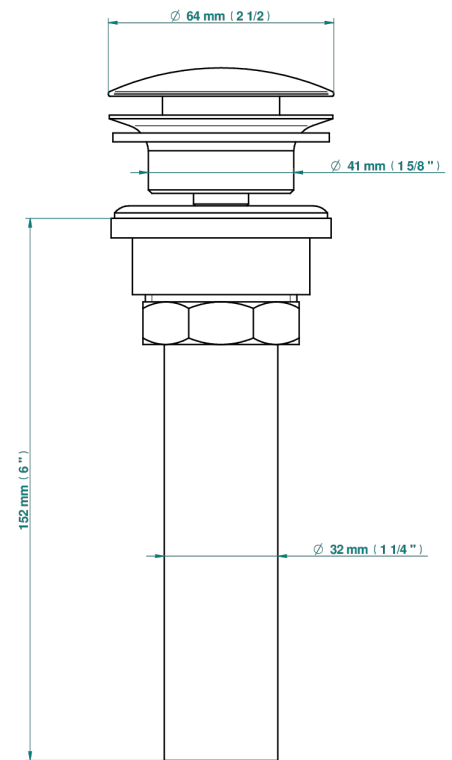

# MONTAIGNE VENUS WHITE MARBLE

G3V-316/US

Us click waste

THG<sup>®</sup>  
PARIS

35622

10/04/2019