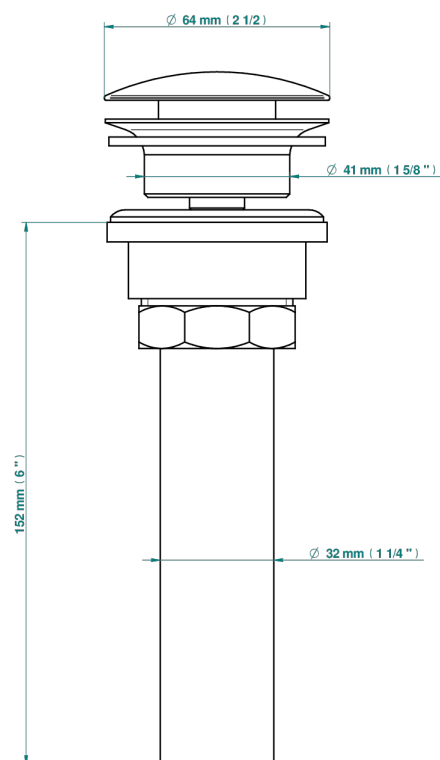

MONTAIGNE GRAND ANTIQUE MARBLE

G3R-316/US

Us click waste

THG[®]
PARIS

35622

10/04/2019

CHARACTERISTIC

- Montaigne Grand Antique marble
- Us click waste