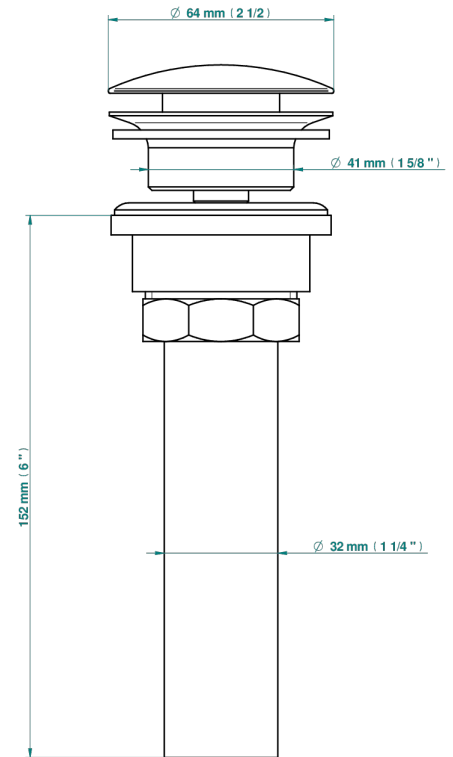

VOGUE TIGER EYE

A8R-316/US

Us click waste

THG[®]
PARIS

35622

10/04/2019

CHARACTERISTIC

- Vogue Tiger Eye
- Us click waste