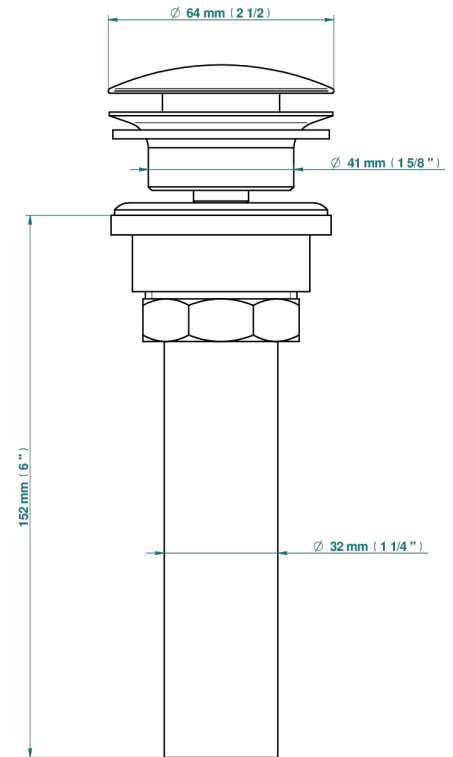

VOGUE RED JASPER

A8N-316/US

Us click waste

THG[®]
PARIS

35622

10/04/2019

CHARACTERISTIC

- Vogue red Jasper
- Us click waste