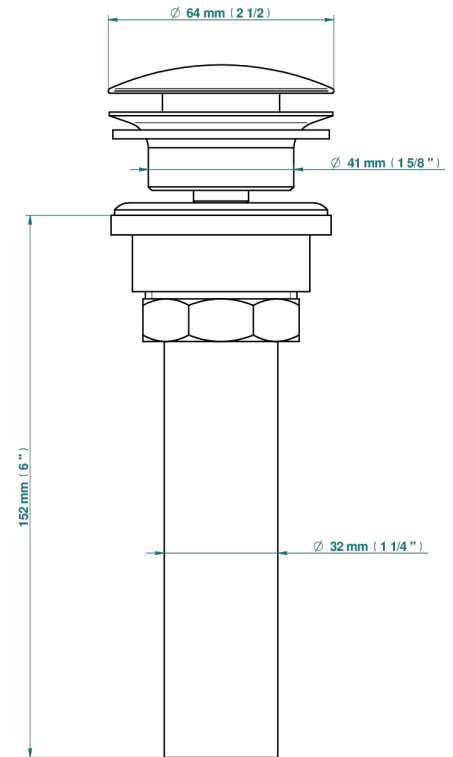

VOGUE MALACHITE

A8M-316/US

Us click waste

THG[®]
PARIS

35622

10/04/2019

CHARACTERISTIC

- Vogue Malachite
- Us click waste