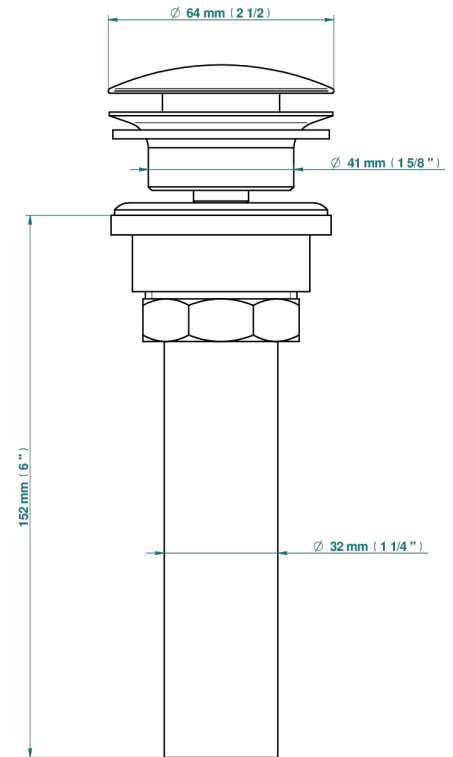

ART DECO CRYSTAL

A56-316/US

Us click waste

THG[®]
PARIS

35622

10/04/2019

CHARACTERISTIC

- Art Déco Crystal
- Us click waste