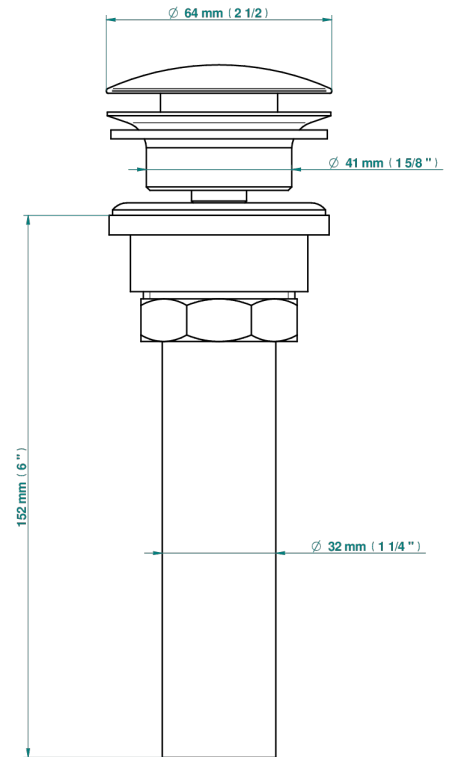

Us click waste

35622

10/04/2019

CHARACTERISTIC

- Urban
- Us click waste

AVAILABLE FINITIONS

Black ceram - D30
Blush PVD - H62
Brass color PVD - H49
Brown bronze color PVD - F33
Chrome polished - A02
Chrome polished / gold polished - G02