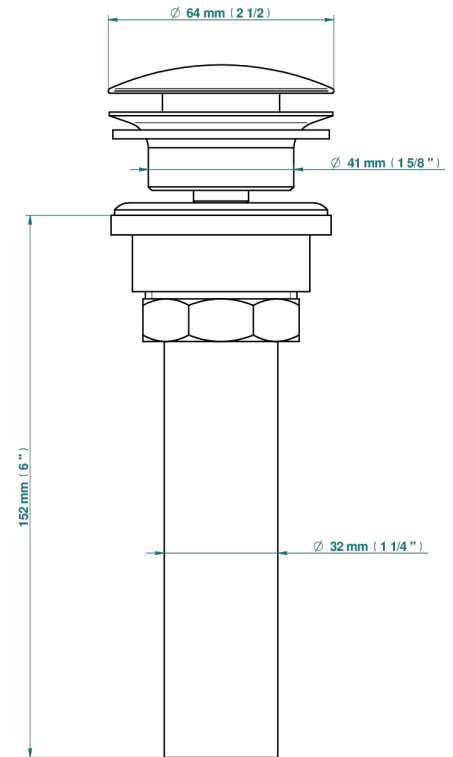

MASQUE DE FEMME SMOOTH METAL

A2U-316/US

Us click waste

35622

10/04/2019

CHARACTERISTIC

- Masque de Femme Smooth metal
- Us click waste

AVAILABLE FINITIONS