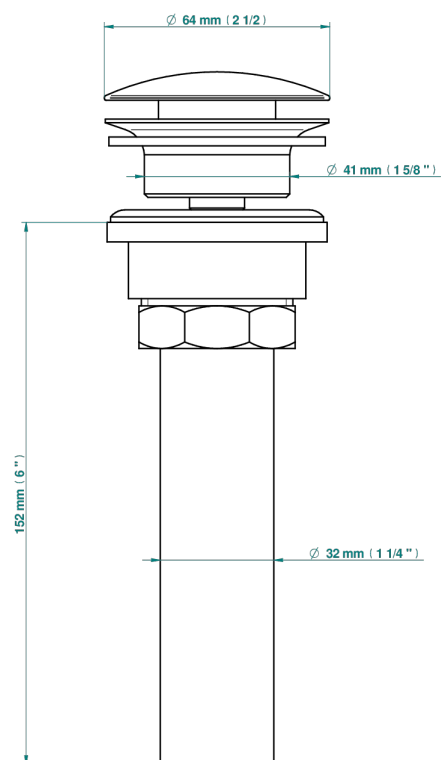

METROPOLIS BLACK CRYSTAL

A2L-316/US

Us click waste

THG®
PARIS

35622

10/04/2019

CHARACTERISTIC

- Métropolis Black crystal
- Us click waste

AVAILABLE FINITIONS

Black ceram - D30
Blush PVD - H62
Brass color PVD - H49
Brown bronze color PVD - F33
Chrome polished - A02
Chrome polished / gold polished - G02

Gold color PVD - H52
Gold mat - F07
Gold polished - F01
Graphite PVD - H64
Matt Umber PVD - H67
Matt blush PVD - H60

Matt brass color PVD - H50
Matt brown bronze color PVD - F34
Matt chrome (American satin) - C02
Matt gold color PVD - H53
Matt graphite PVD - H65
Matt nickel (American satin) - C01

Matt nickel color PVD - H56
Nickel antique / Sovereign - H28
Nickel color PVD - H55
Nickel polished - B01
Soft gold - F30
Soft matt gold - F31

Umber PVD - H66