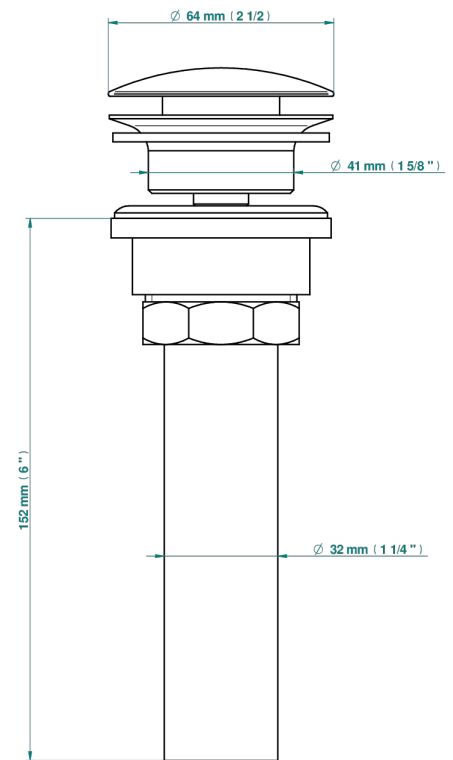

AMBOISE RED JASPER

A1L-316/US

Us click waste

35622

10/04/2019

CHARACTERISTIC

- Amboise Red Jasper
- Us click waste

AVAILABLE FINITIONS

Black ceram - D30
Blush PVD - H62
Brass color PVD - H49
Brown bronze color PVD - F33
Chrome polished - A02
Chrome polished / gold polished - G02

Gold color PVD - H52
Gold mat - F07
Gold polished - F01
Graphite PVD - H64
Matt Umber PVD - H67
Matt blush PVD - H60

Matt brass color PVD - H50
Matt brown bronze color PVD - F34
Matt chrome (American satin) - C02
Matt gold color PVD - H53
Matt graphite PVD - H65
Matt nickel (American satin) - C01

Matt nickel color PVD - H56
Nickel antique / Sovereign - H28
Nickel color PVD - H55
Nickel polished - B01
Soft gold - F30
Soft matt gold - F31

Umber PVD - H66