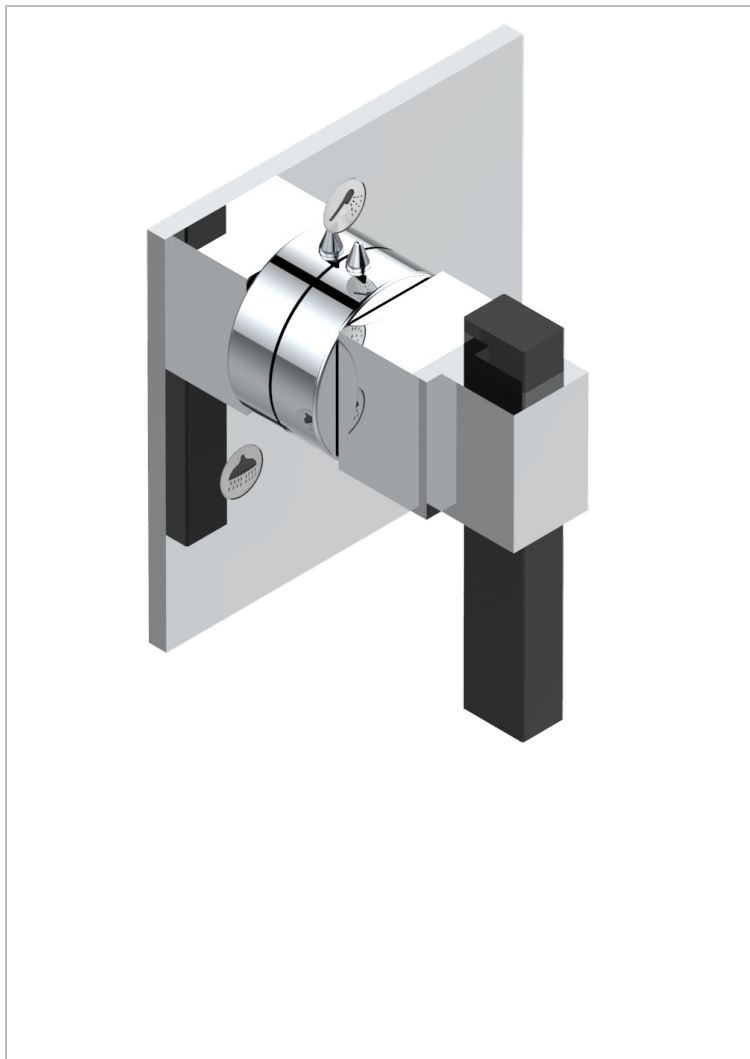

# MARINA BLACK ONYX

A60-49/3VMB

Trim for w/m 4 ways diverter ref.49/3vm without cartridge

THG<sup>®</sup>  
PARIS

35605

23/11/2009

## CHARACTERISTIC

- Marina black Onyx
- Trim for w/m 4 ways diverter ref.49/3vm without cartridge

## RELATED SKU'S

- Ref. G00-49/3VMA Wall mounted diverter body with ceramic cartridge, 1 x 3/4" inlet ; 3 x 1/2" outlets