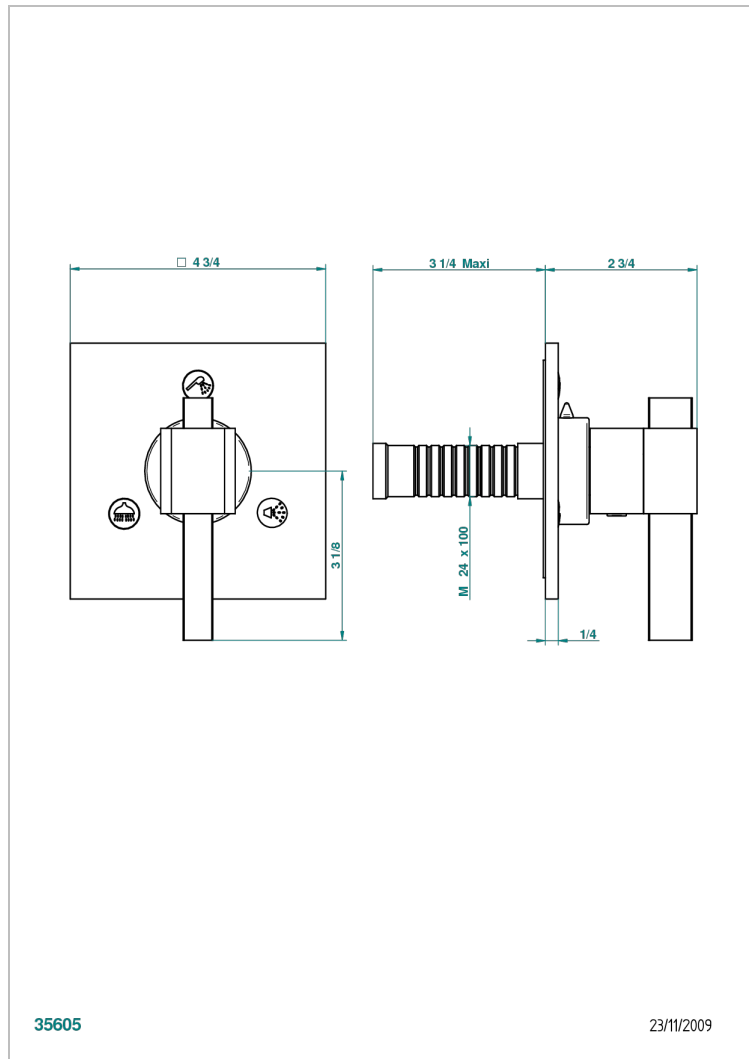

# MARINA BLACK ONYX

A60-49/3VMB

Trim for w/m 4 ways diverter ref.49/3vm without cartridge

THG<sup>®</sup>  
PARIS

35605

23/11/2009

## CHARACTERISTIC

- Marina black Onyx
- Trim for w/m 4 ways diverter ref.49/3vm without cartridge

## RELATED SKU'S

- Ref. G00-49/3VMA Wall mounted diverter body with ceramic cartridge, 1 x 3/4" inlet ; 3 x 1/2" outlets