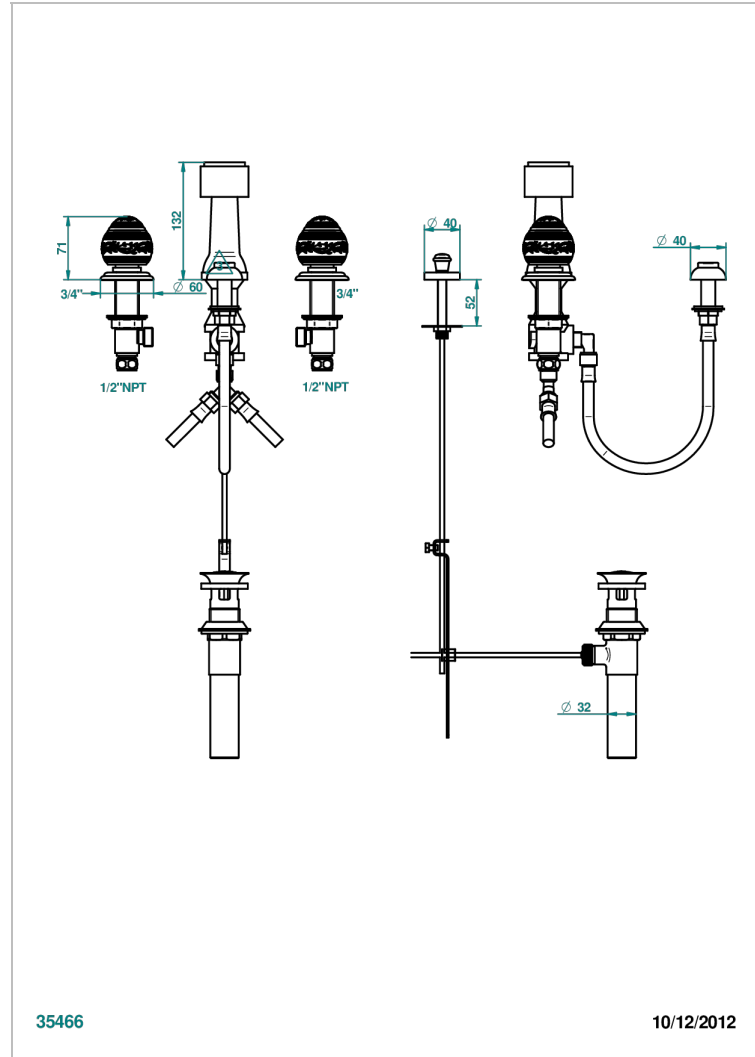

# MARQUISE GOLD DECOR

A7F-207KA

Deck mounted 3-hole bidet with vertical spray, vacuum breaker and drain