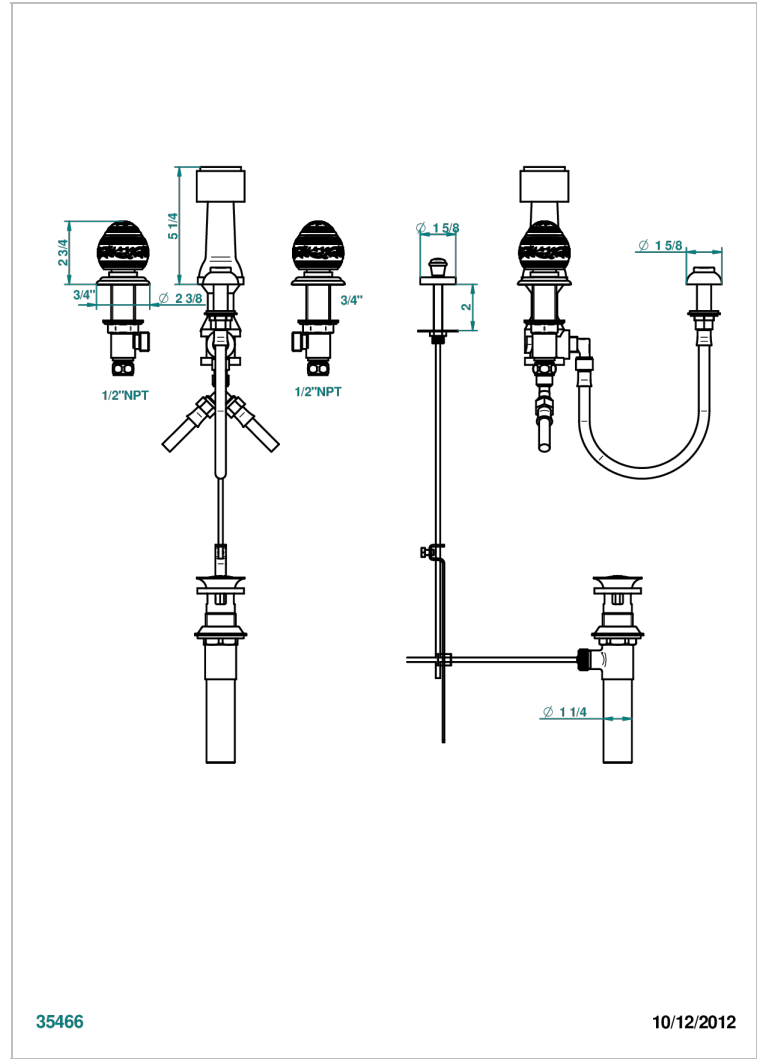

MARQUISE GOLD DECOR

A7F-207KA

Deck mounted 3-hole bidet with vertical spray, vacuum breaker and drain

35466

10/12/2012

CHARACTERISTIC

- ASME : ASME A112.18.1-2011/CSA B125.1-11

STANDARDS