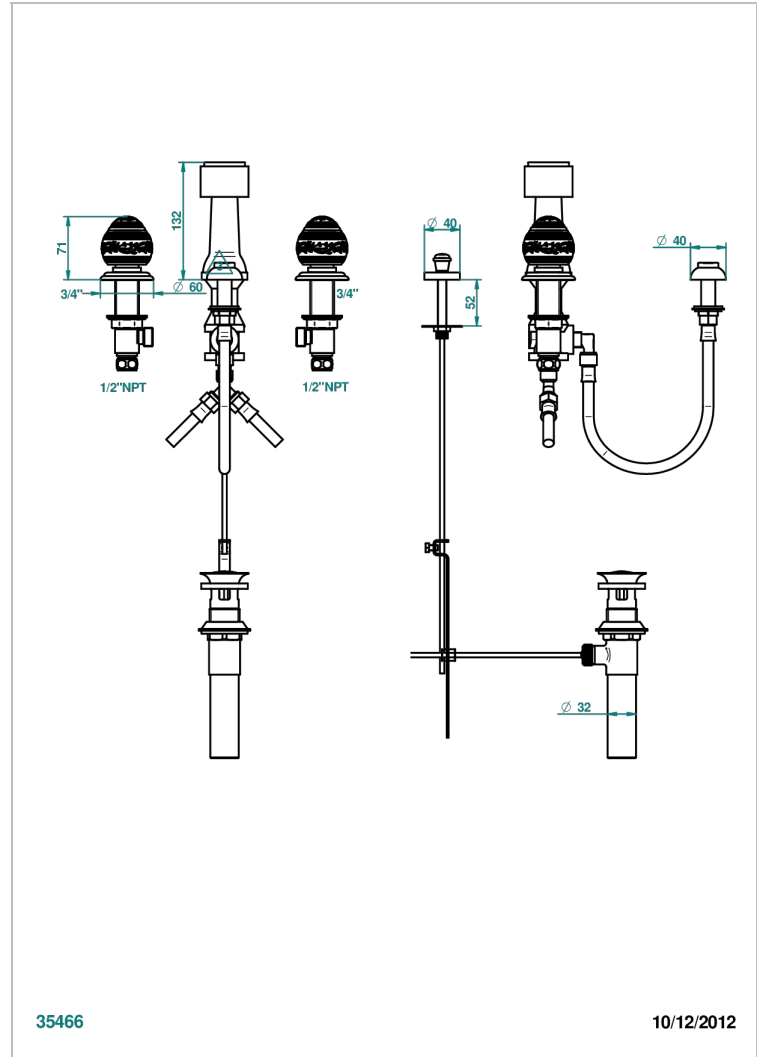

# MARQUISE GOLD DECOR

A7F-207KA

Bidet Faucet with vertical spray, drain and vacuum breaker, for bidet Kohler

35466

10/12/2012