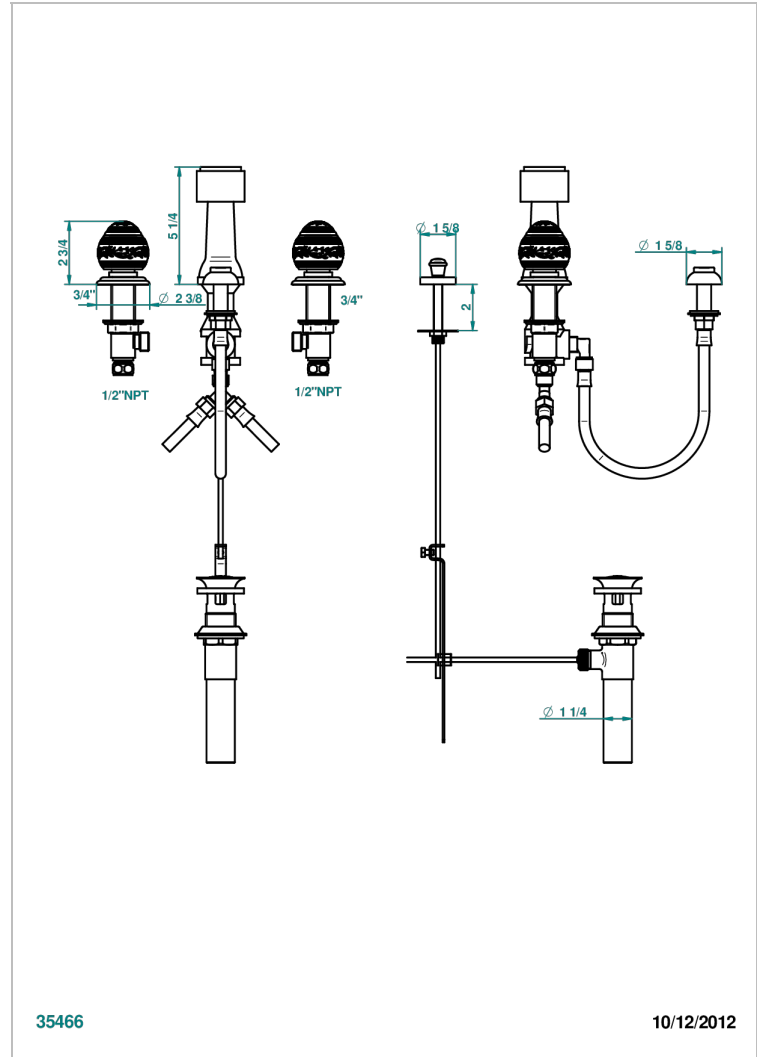

# MARQUISE GOLD DECOR

A7F-207KA

Bidet Faucet with vertical spray, drain and vacuum breaker, for bidet Kohler

35466

10/12/2012