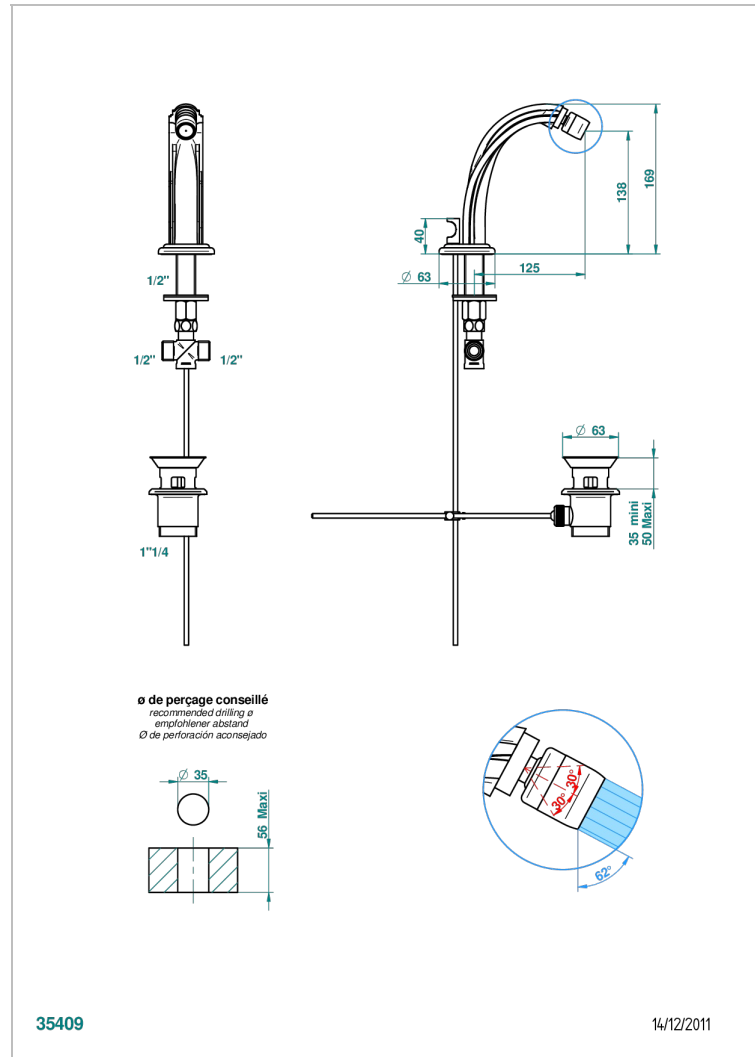

# SUN DRAGON

U5D-2170/202

Bidet spout with swivel jet with waste

## CHARACTERISTIC

- Sun Dragon
- Bidet spout with swivel jet with waste